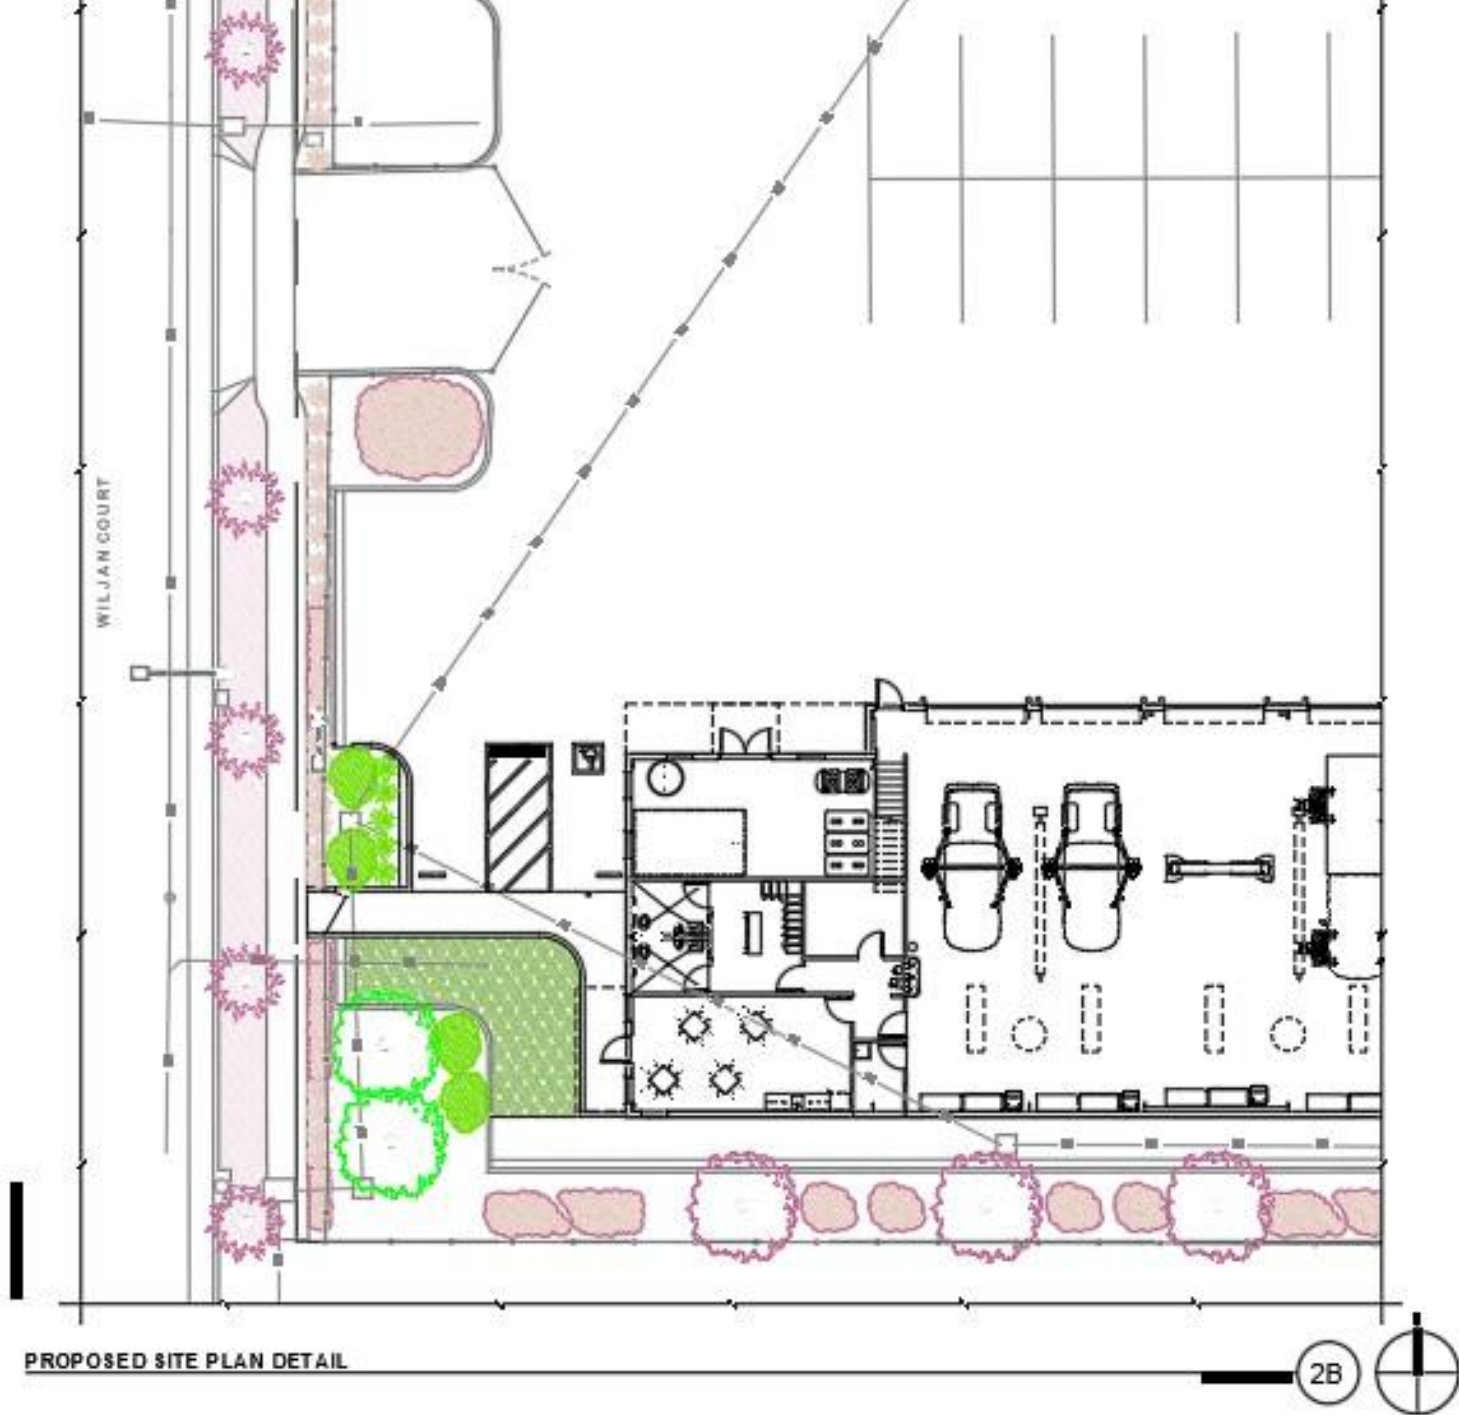

Landscape Palette

- Trees – Crape Myrtle, Western Redbud, Box Elder
- Shrubs – New Zealand Flax, Pittosporum, Butterfly Iris