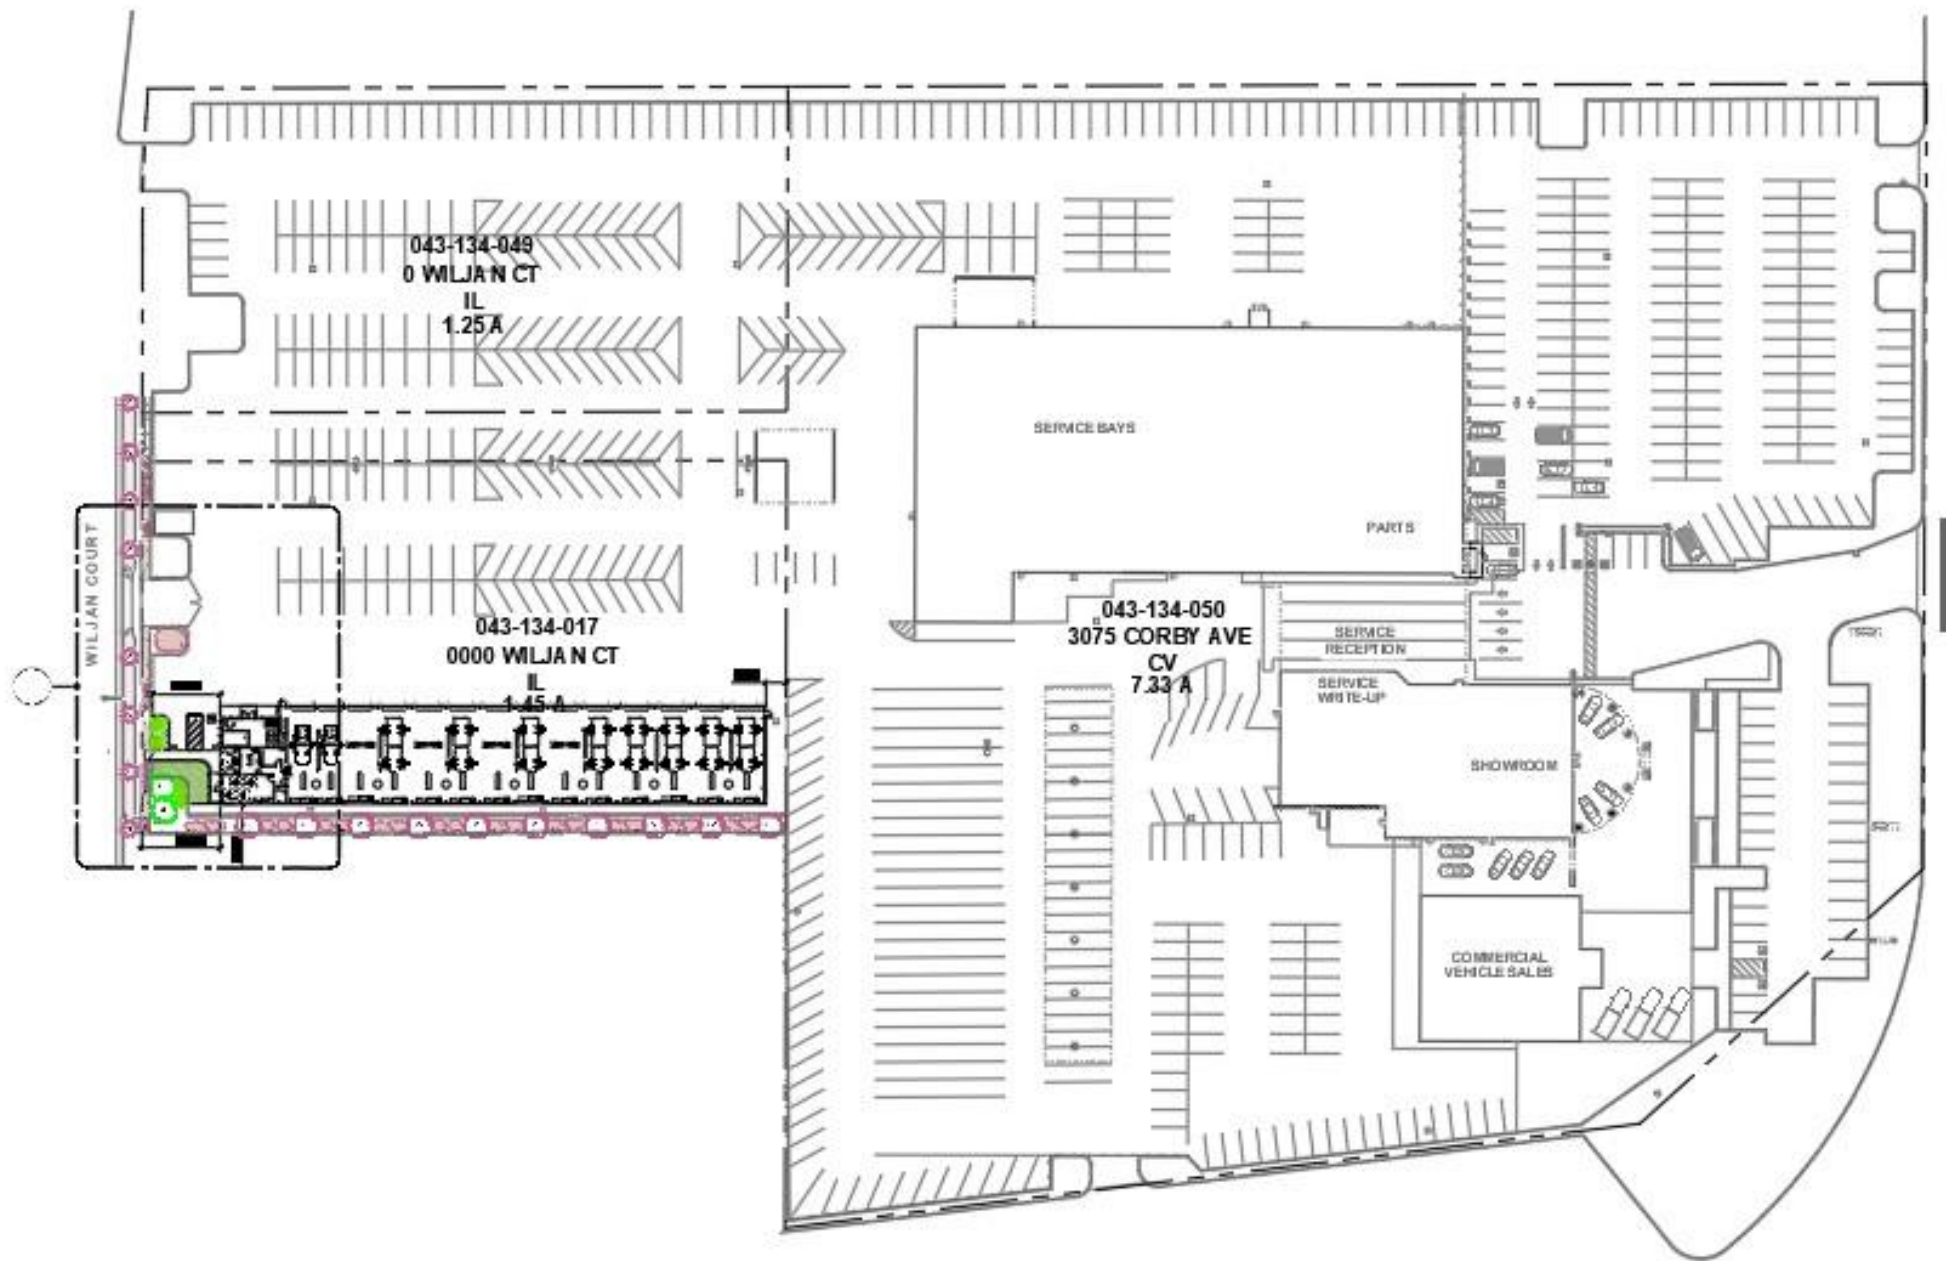

New Service Building

Hansel Ford of Santa Rosa

0000 Wiljan Court

Santa Rosa, CA

EXISTING SITE PLAN

1A

Wiljan Ct

Wiljan Ct

Wiljan Ct

Lescas Smog and Automotive

ty 41 Warehouse

Google

Wilson Ct

35

Landscape Palette

- Trees – Crape Myrtle, Western Redbud, Box Elder
- Shrubs – New Zealand Flax, Pittosporum, Butterfly Iris

Low Impact
Development –
Vegetated swale or
bioretention planter

MAIN FLOOR

MEZZANINE