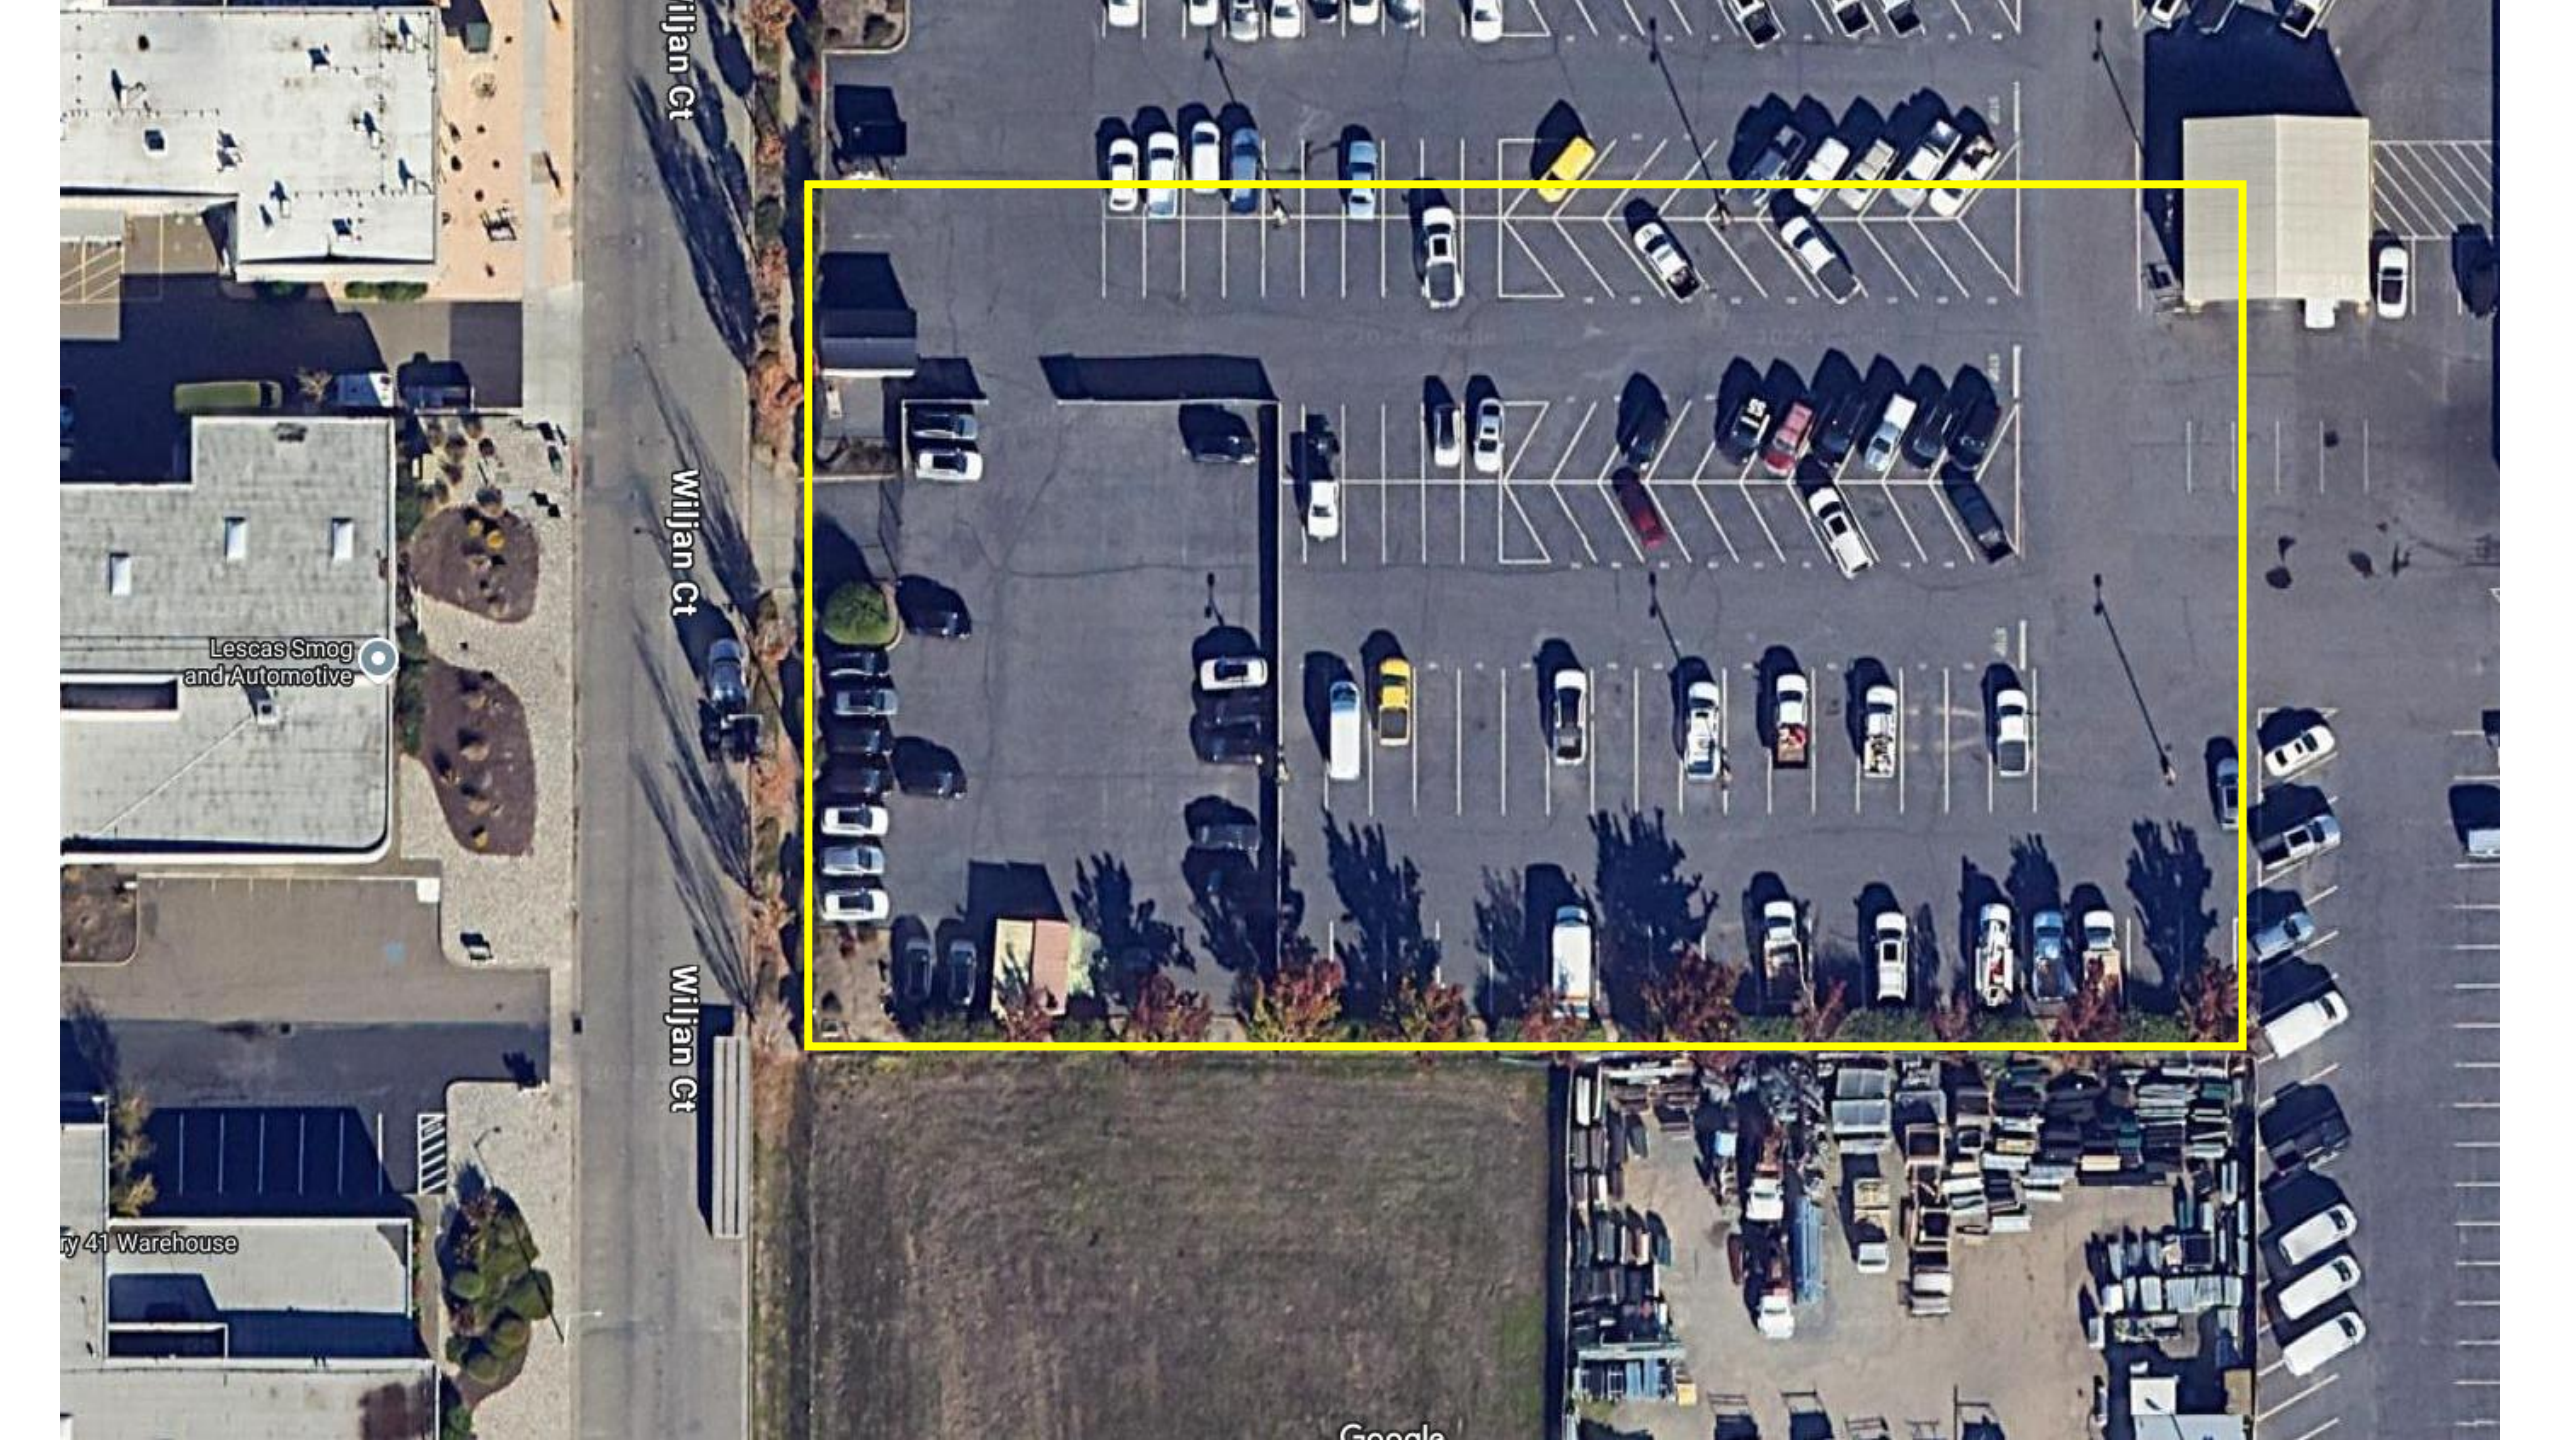

New Service Building

Hansel Ford of Santa Rosa

0000 Wiljan Court

Santa Rosa, CA

EXISTING SITE PLAN

1A

Wiljan Ct

Wiljan Ct

Wiljan Ct

Lescas Smog and Automotive

ty 41 Warehouse

Google

Wilson Ct

35

Landscape Palette

- Trees – Crape Myrtle, Western Redbud, Box Elder
- Shrubs – New Zealand Flax, Pittosporum, Butterfly Iris

Low Impact
Development –
Vegetated swale or
bioretention planter

MAIN FLOOR

MEZZANINE