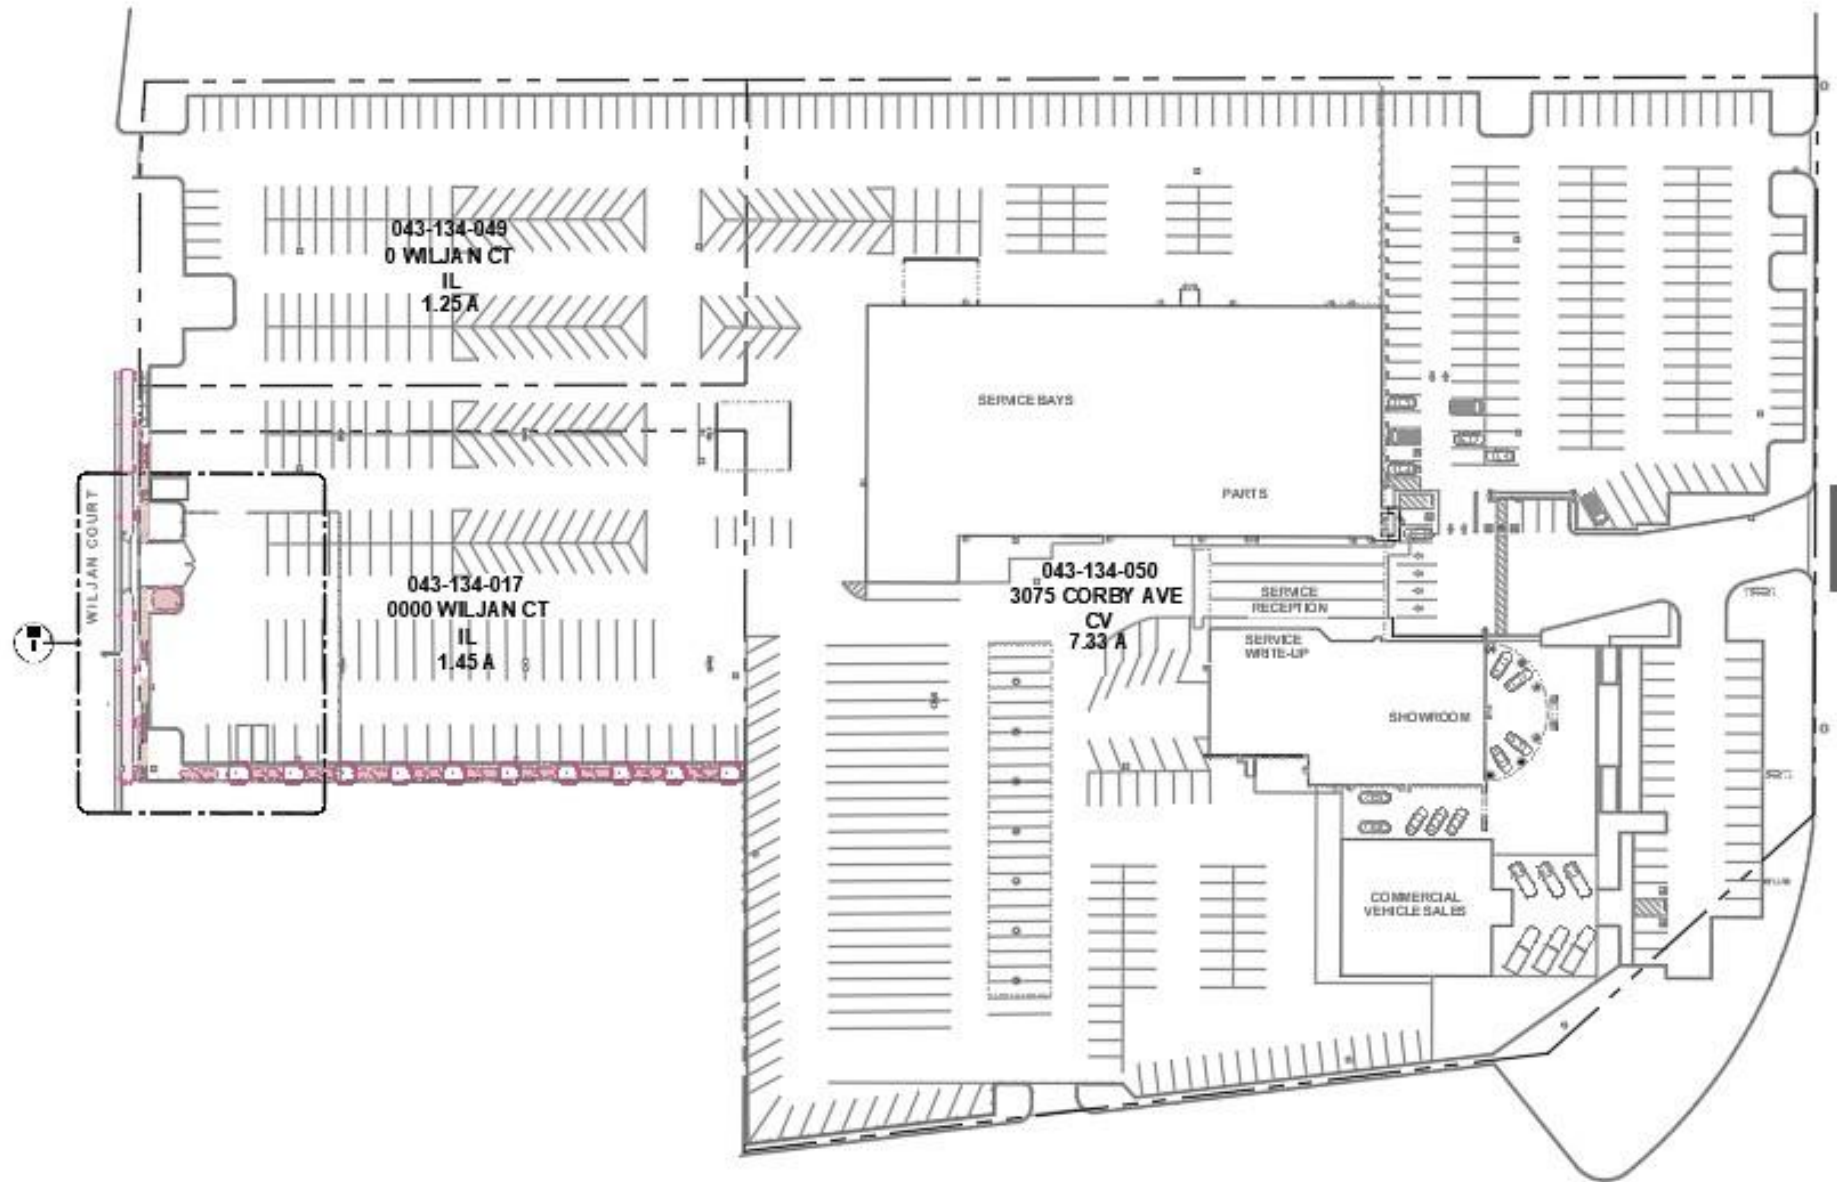

New Service Building

Hansel Ford of Santa Rosa

0000 Wiljan Court

Santa Rosa, CA

EXISTING SITE PLAN

1A

Wiljan Ct

Wiljan Ct

Low Impact
Development –
Vegetated swale or
bioretention planter

MAIN FLOOR

MEZZANINE