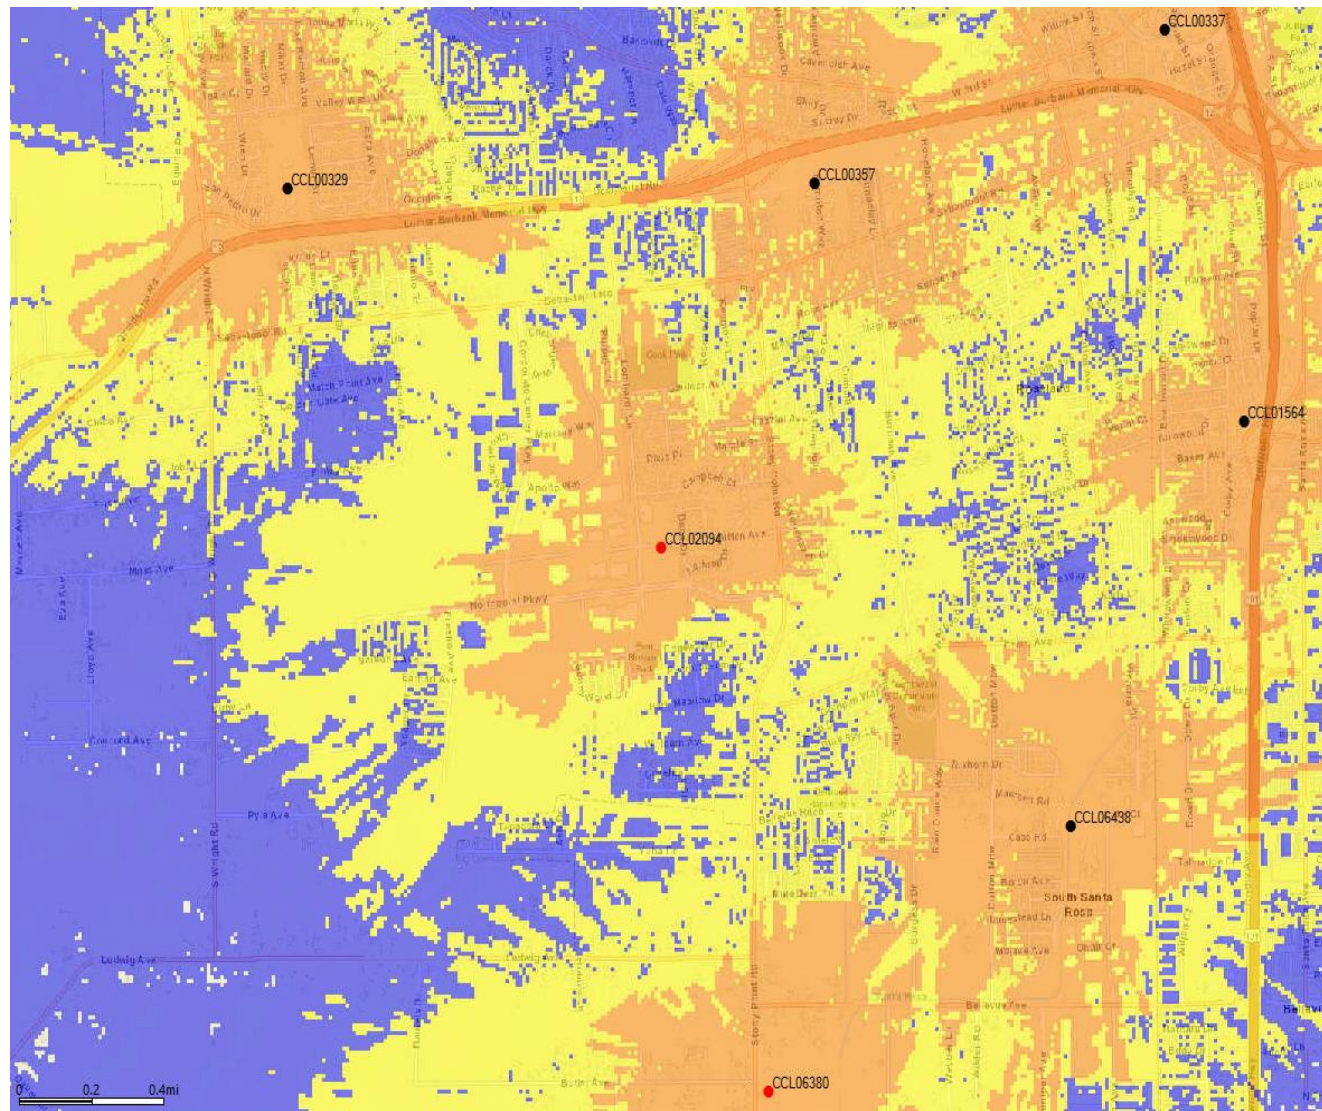

CCL02094 Zoning Propagation Map

MARCH 23, 2023

LTE 700 Existing Coverage

Legend

- Reliable Service Indoors/Outdoors
- Reliable Coverage in Transit
Indoor Coverage Less Reliable
- Reliable Coverage Outdoors Only
Indoor Coverage Less Reliable
- Existing site
- Proposed site

LTE 700 Coverage with Proposed NSB

Legend

- Reliable Service Indoors/Outdoors
- Reliable Coverage in Transit
- Indoor Coverage Less Reliable
- Reliable Coverage Outdoors Only
- Indoor Coverage Less Reliable