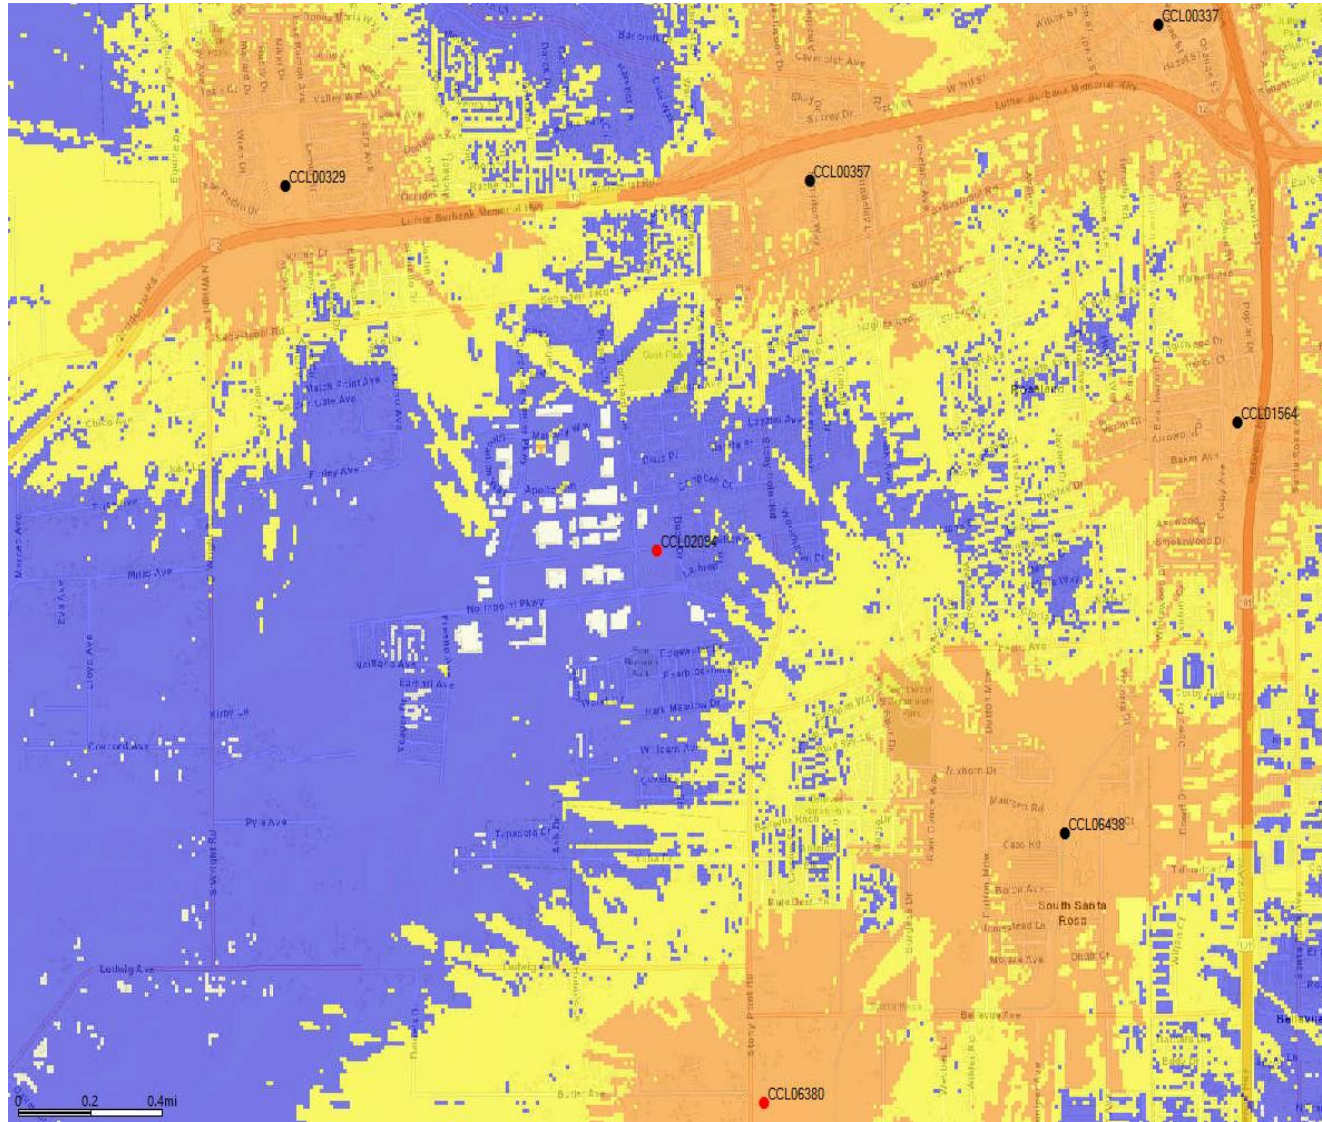

CCL02094 Zoning Propagation Map

MARCH 23, 2023

LTE 700 Existing Coverage

Legend

- Reliable Service Indoors/Outdoors
- Reliable Coverage in Transit
Indoor Coverage Less Reliable
- Reliable Coverage Outdoors Only
Indoor Coverage Less Reliable
- Existing site
- Proposed site

LTE 700 Coverage with Proposed NSB

Legend

- Reliable Service Indoors/Outdoors
- Reliable Coverage in Transit
- Indoor Coverage Less Reliable
- Reliable Coverage Outdoors Only
- Indoor Coverage Less Reliable