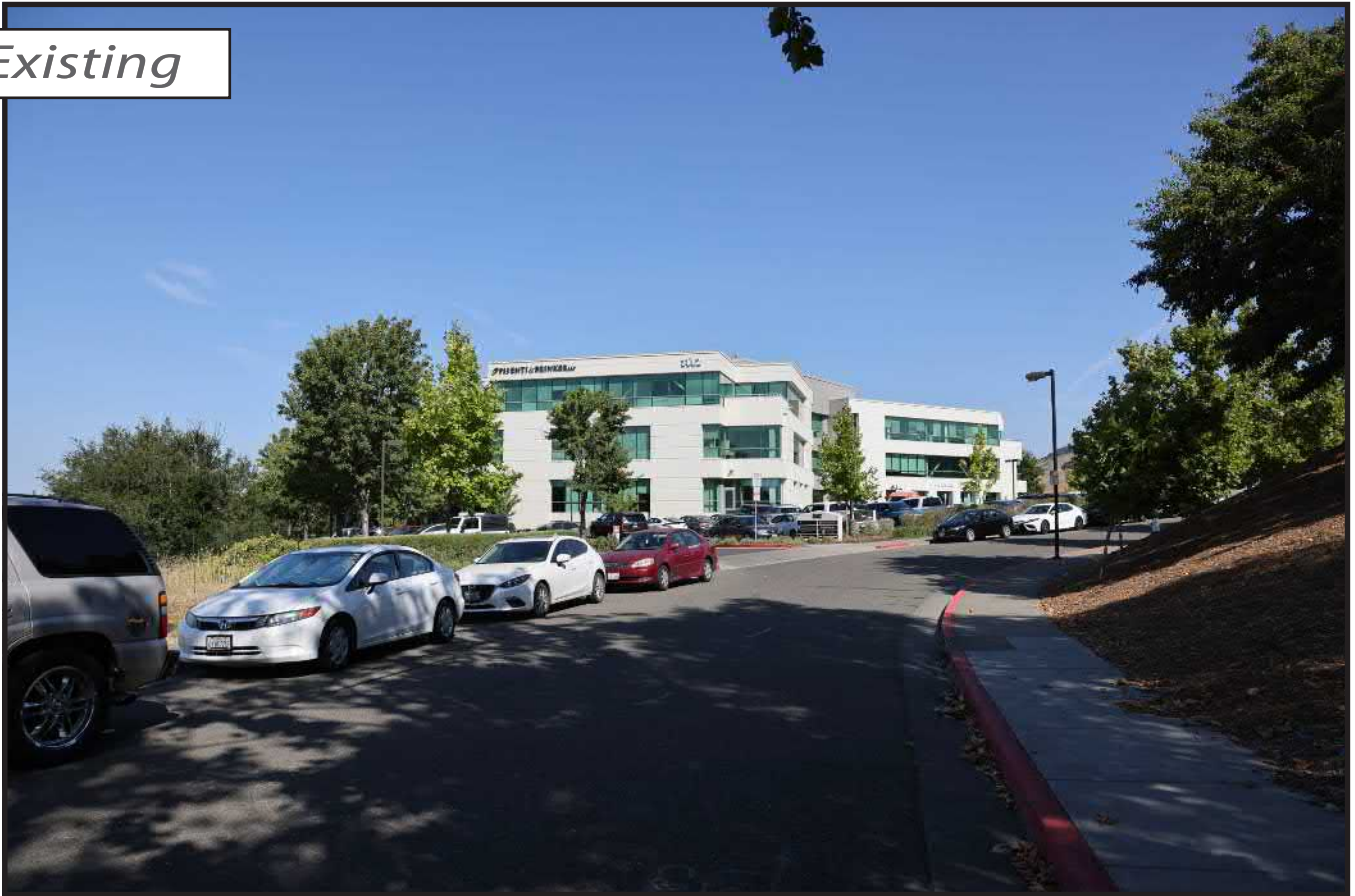

Existing

Proposed

view from Old Redwood Hwy looking north at site

Existing

Proposed

view from Old Redwood Hwy looking southeast at site

 **AT&T Wireless**

CCL05865 Round Barn
3562 Round Barn Circle, Santa Rosa, CA
Photosims Produced on **12-8-2023**

Existing

Proposed

view from Round Barn Circle looking northeast at site

 **AT&T Wireless**

CCL05865 Round Barn
3562 Round Barn Circle, Santa Rosa, CA
Photosims Produced on **12-8-2023**

Existing

Proposed

view from Adjacent Property looking northeast at site

Existing

Proposed

view from Round Barn Circle looking north at site

Existing

Proposed

Proposed AT&T Installation

view from Round Barn Circle looking west at site