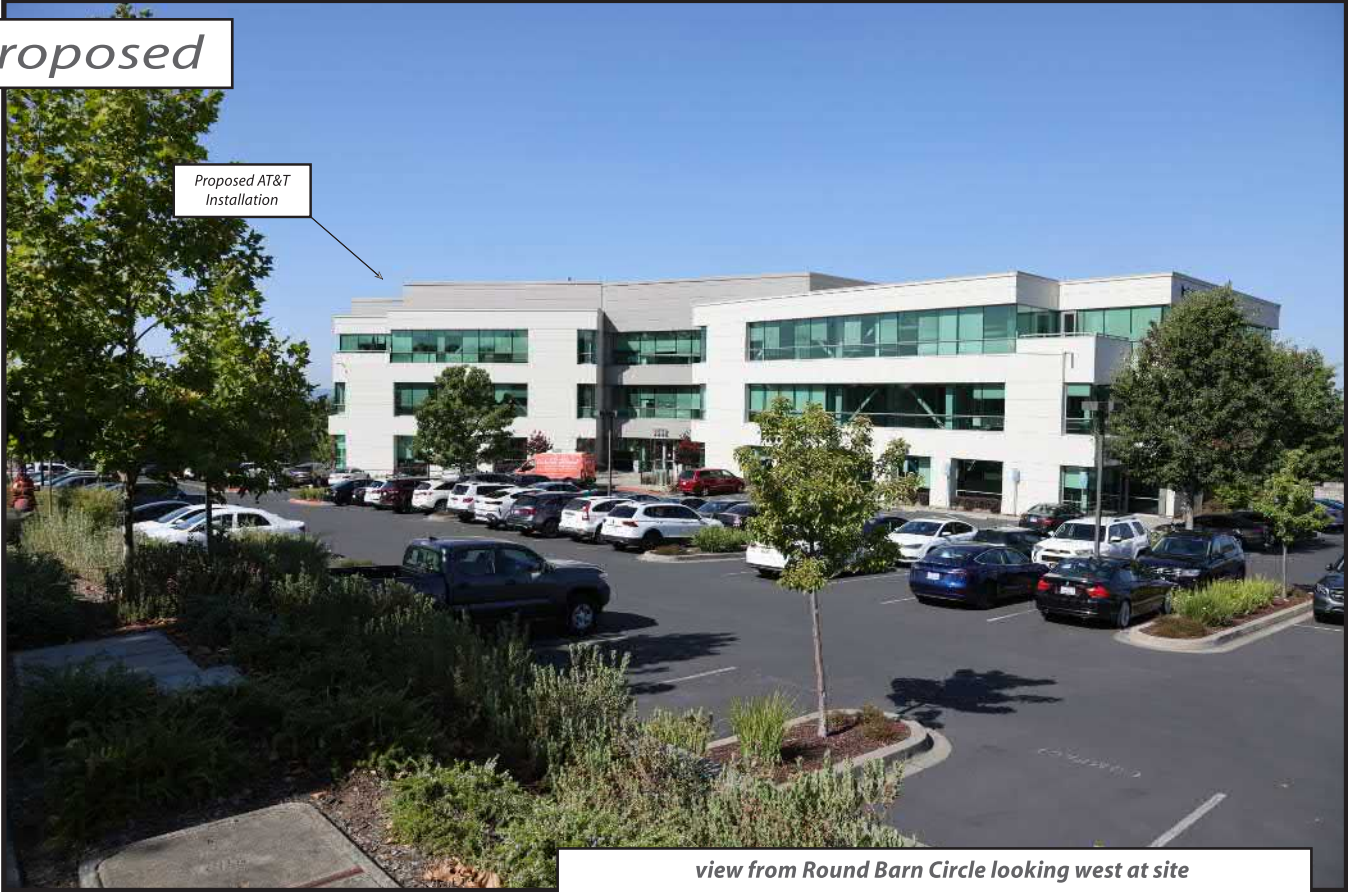

Existing

Proposed

view from Old Redwood Hwy looking north at site

Existing

Proposed

view from Old Redwood Hwy looking southeast at site

 **AT&T Wireless**

CCL05865 Round Barn
3562 Round Barn Circle, Santa Rosa, CA
Photosims Produced on **12-8-2023**

Existing

Proposed

view from Round Barn Circle looking northeast at site

 **AT&T Wireless**

CCL05865 Round Barn
3562 Round Barn Circle, Santa Rosa, CA
Photosims Produced on **12-8-2023**

Existing

Proposed

view from Adjacent Property looking northeast at site

Existing

Proposed

view from Round Barn Circle looking north at site

Existing

Proposed

Proposed AT&T Installation

view from Round Barn Circle looking west at site