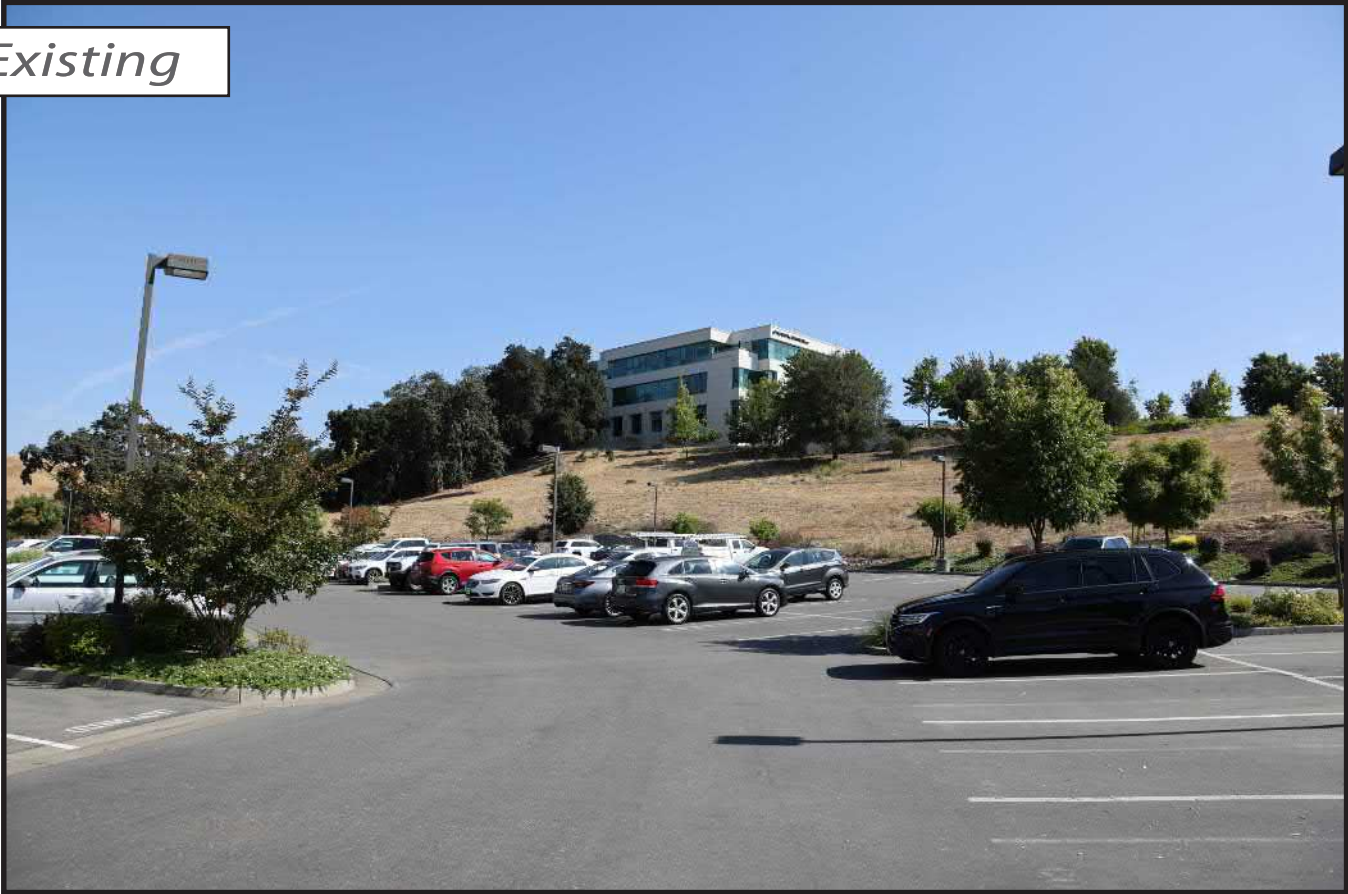

Existing

Proposed

view from Old Redwood Hwy looking north at site

Existing

Proposed

view from Old Redwood Hwy looking southeast at site

 **AT&T Wireless**

CCL05865 Round Barn
3562 Round Barn Circle, Santa Rosa, CA
Photosims Produced on **12-8-2023**

Existing

Proposed

view from Round Barn Circle looking northeast at site

 **AT&T Wireless**

CCL05865 Round Barn
3562 Round Barn Circle, Santa Rosa, CA
Photosims Produced on **12-8-2023**

Existing

Proposed

view from Adjacent Property looking northeast at site

Existing

Proposed

view from Round Barn Circle looking north at site

Existing

Proposed

Proposed AT&T Installation

view from Round Barn Circle looking west at site