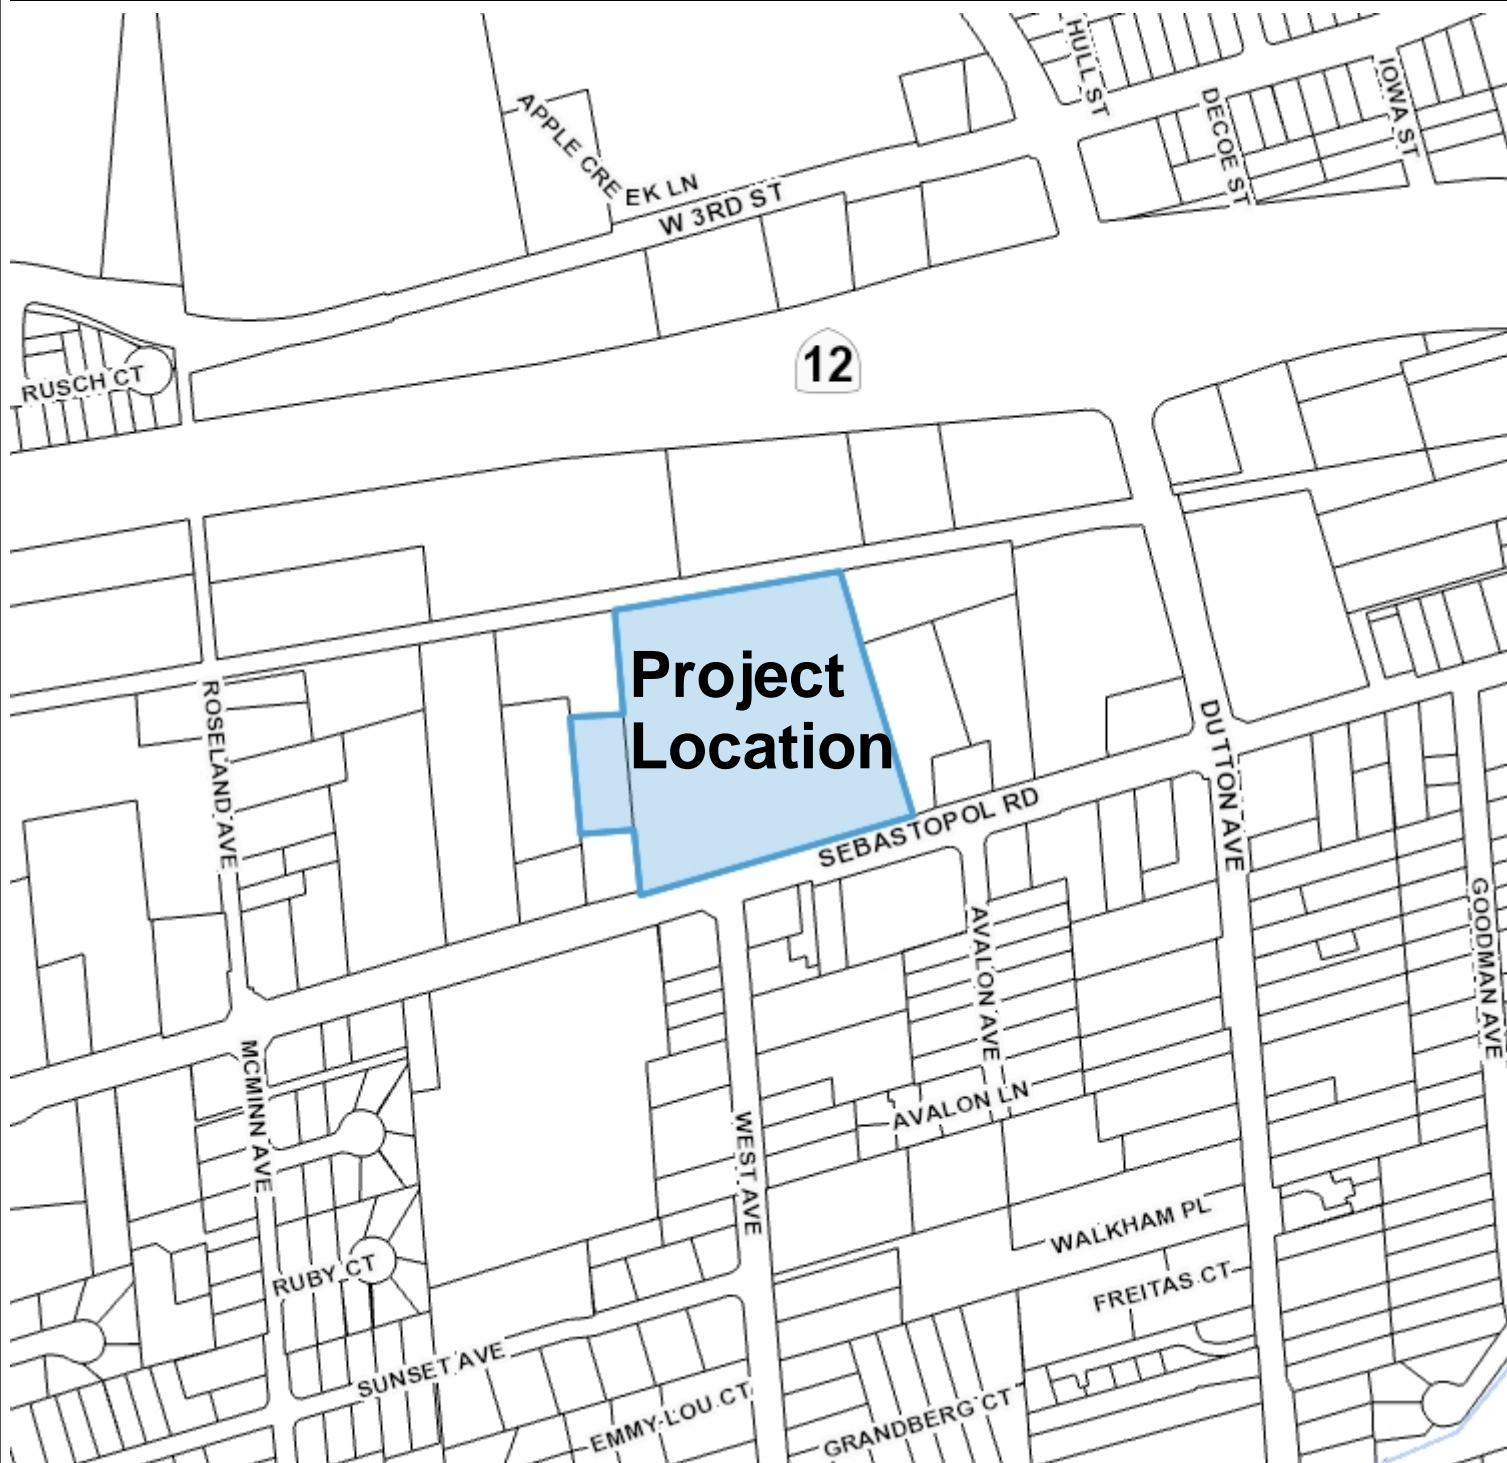

Location Map 665 & 883 Sebastopol Road

**Project
Location**

**General Plan & Zoning
Tierra de Rosas Tentative Map
Extension File No. EXT22-0019**

02/21/2023

Scale 1: 4,800