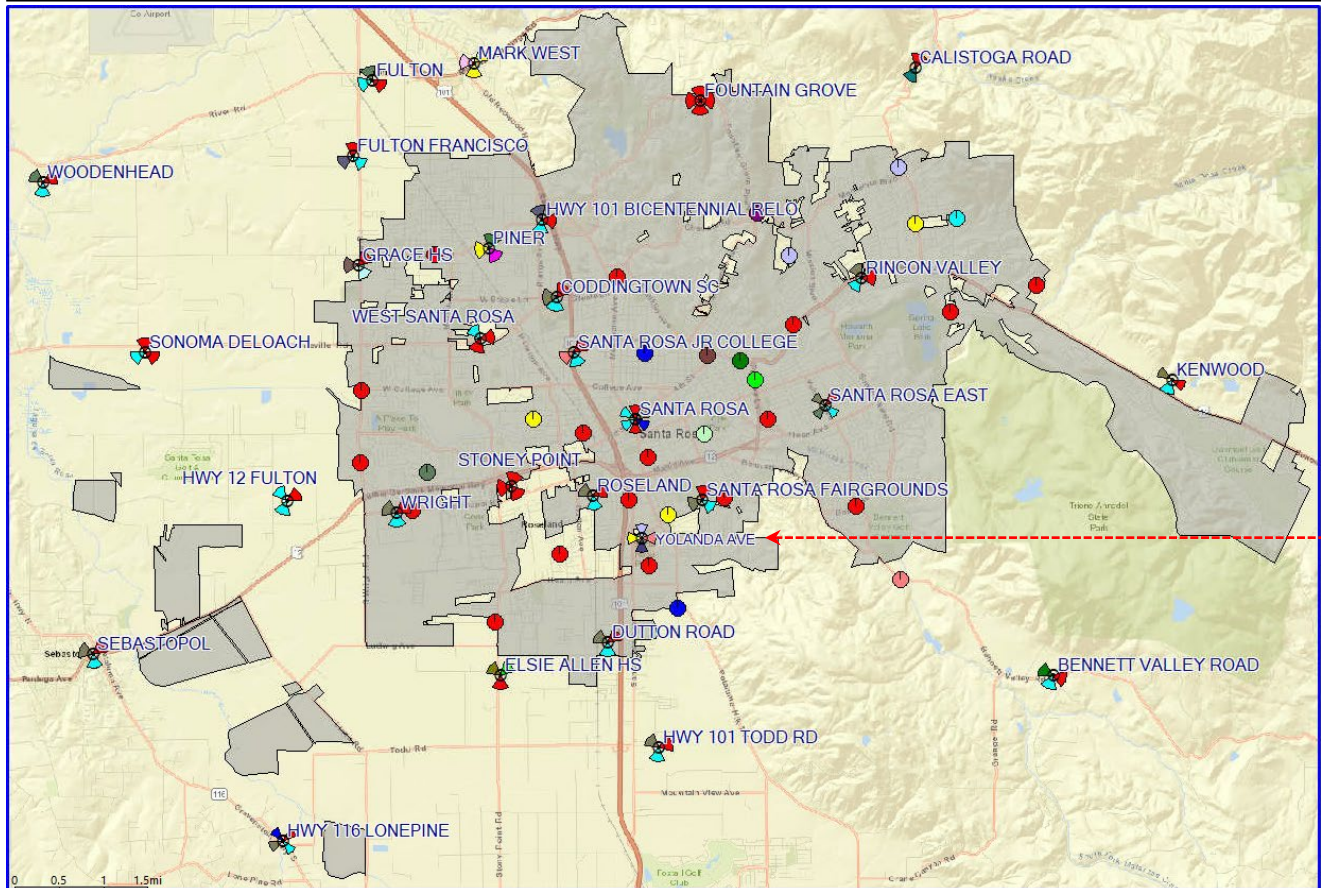

SANTA ROSA MAP: EXISTING VERIZON SITES

 Existing Macro Sites

 Existing Small Cells

Note: Small Cells are not labelled to simplify a readable map

Proposed VZW Wireless Facility
Site Name: **YOLANDA AVE**

Santa Rosa City Border