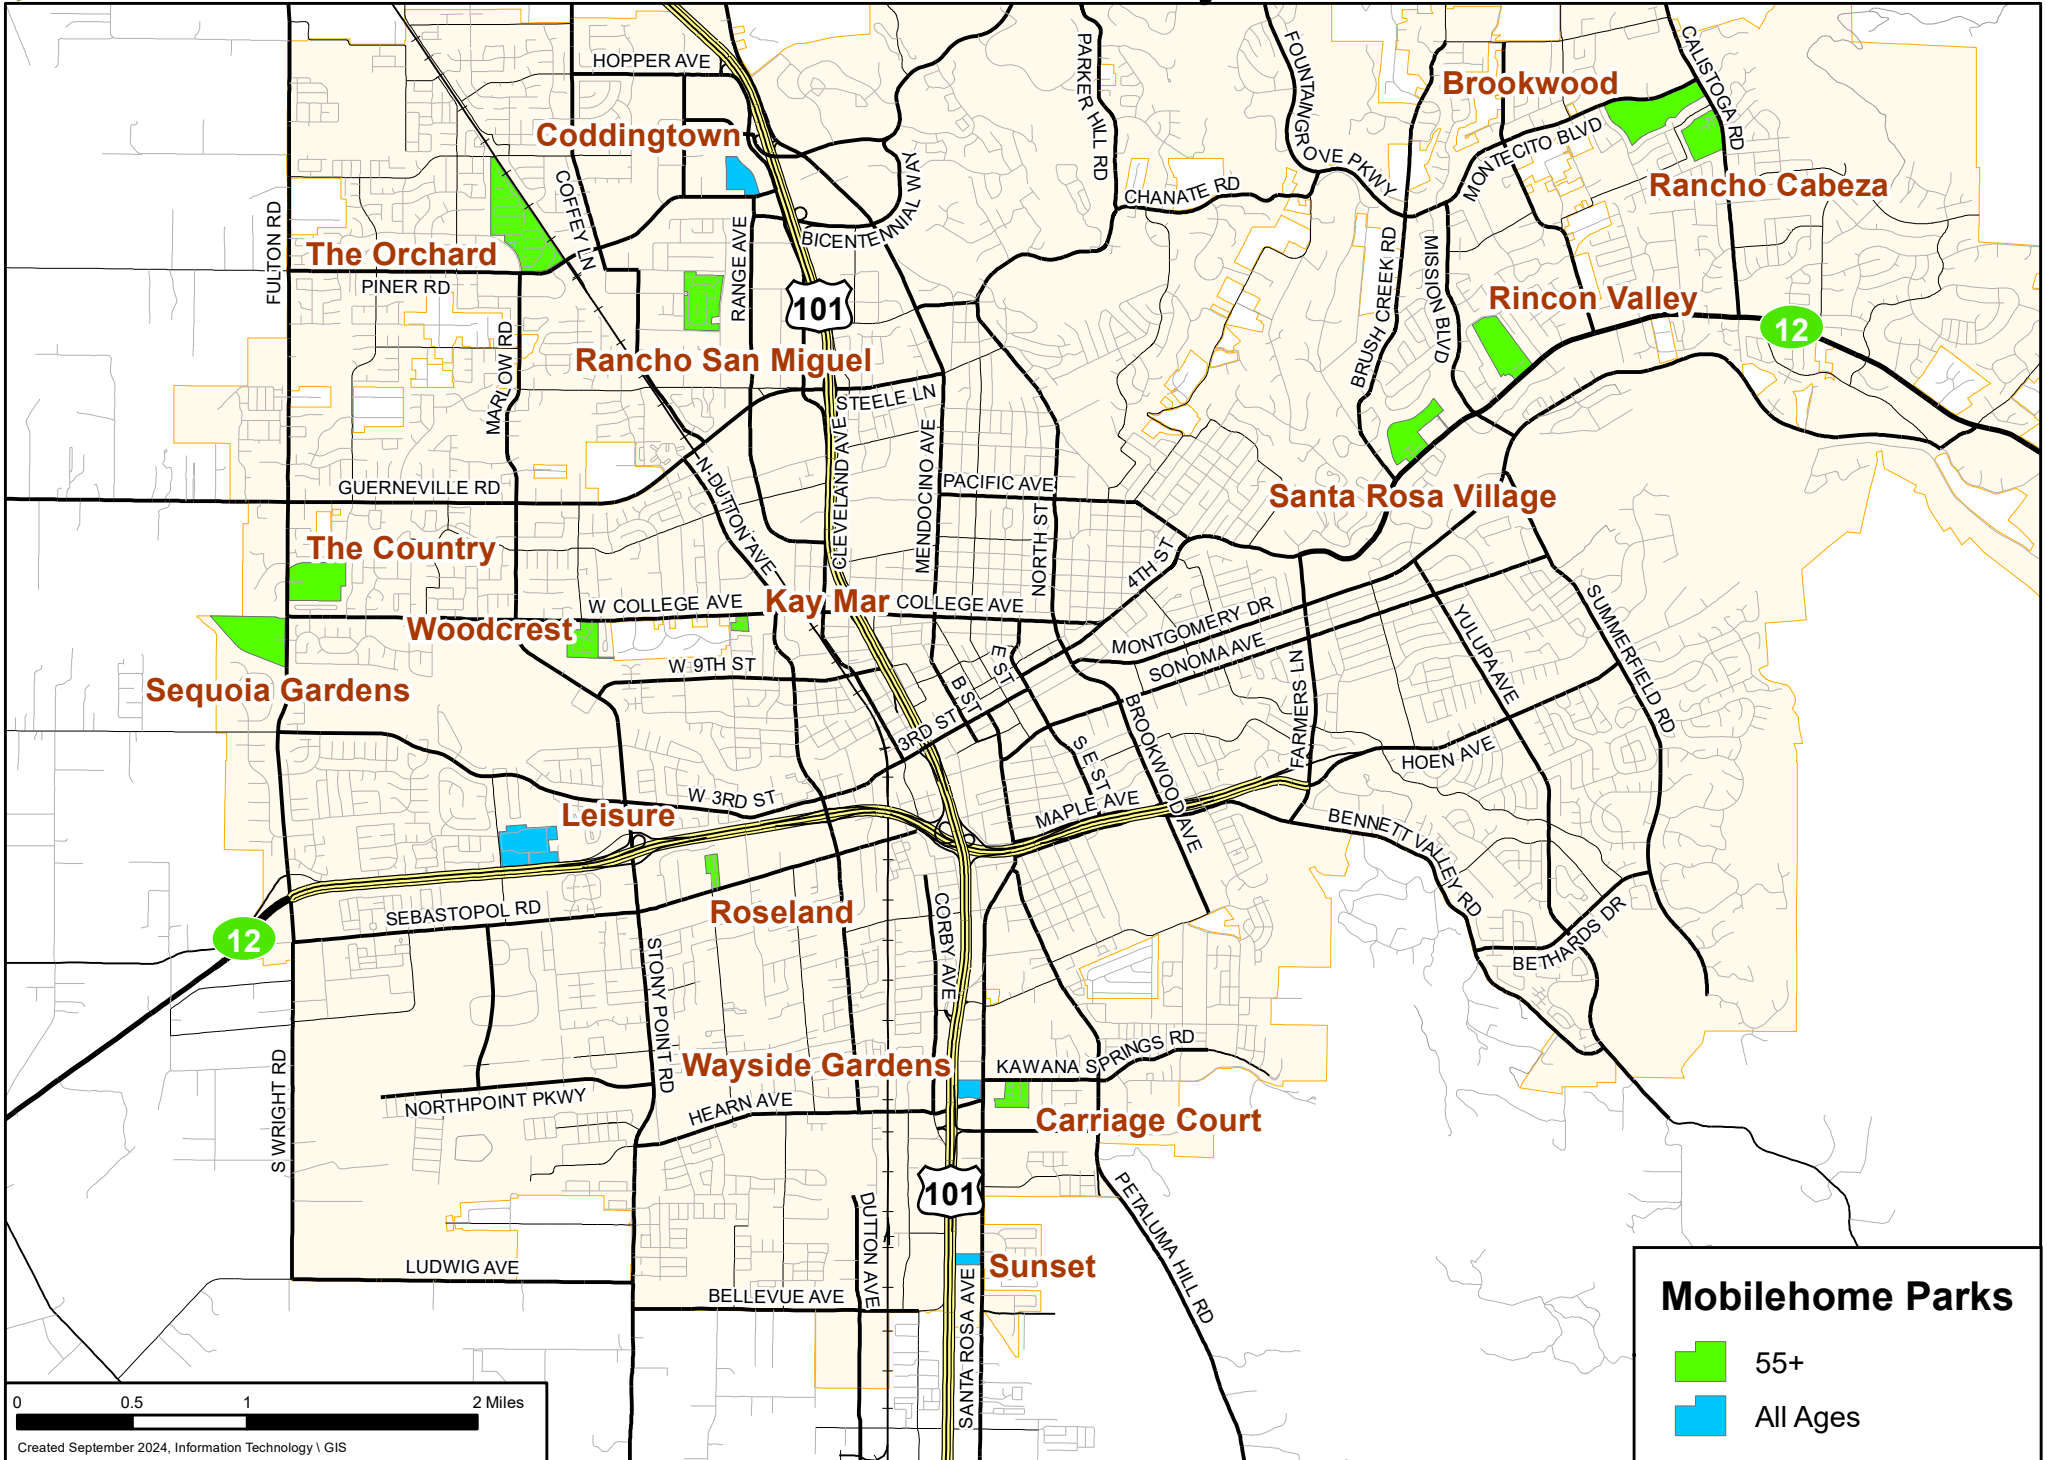

Mobilehome Parks in the City of Santa Rosa

Mobilehome Parks

- 55+
- All Ages