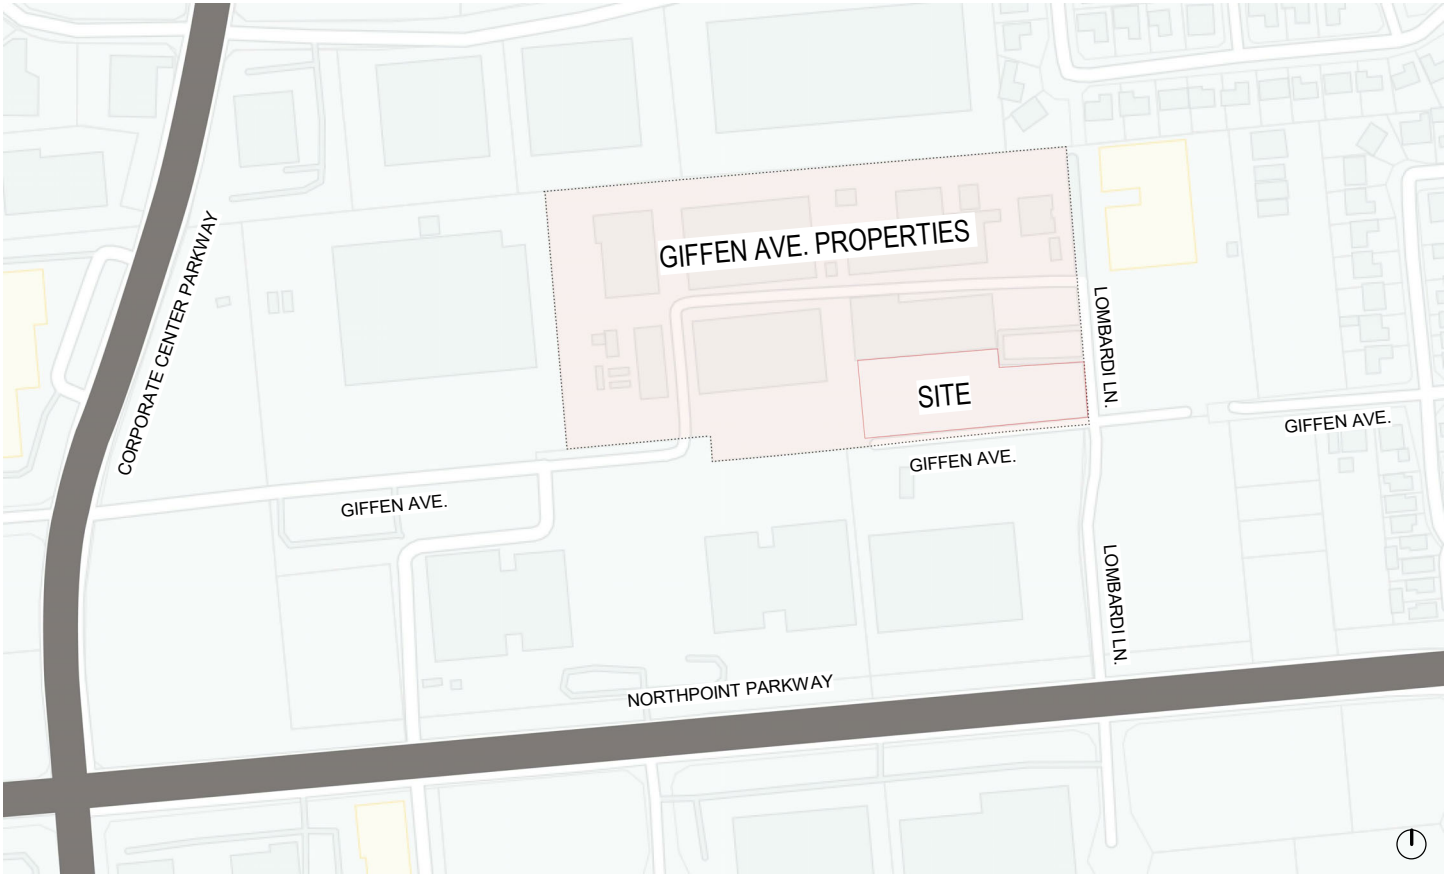

**NEIGHBORHOOD CONTEXT MAP**

ARCHITECTURE

1640 STOCKTON ST., UNIT  
330132 SAN FRANCISCO,  
CA 94133

O:415.702.0859  
www.tnldb.com

GIFFEN ONE                      2705 GIFFEN AVE SANTA ROSA, CA 95407

GIFFEN AVENUE PROPERTIES