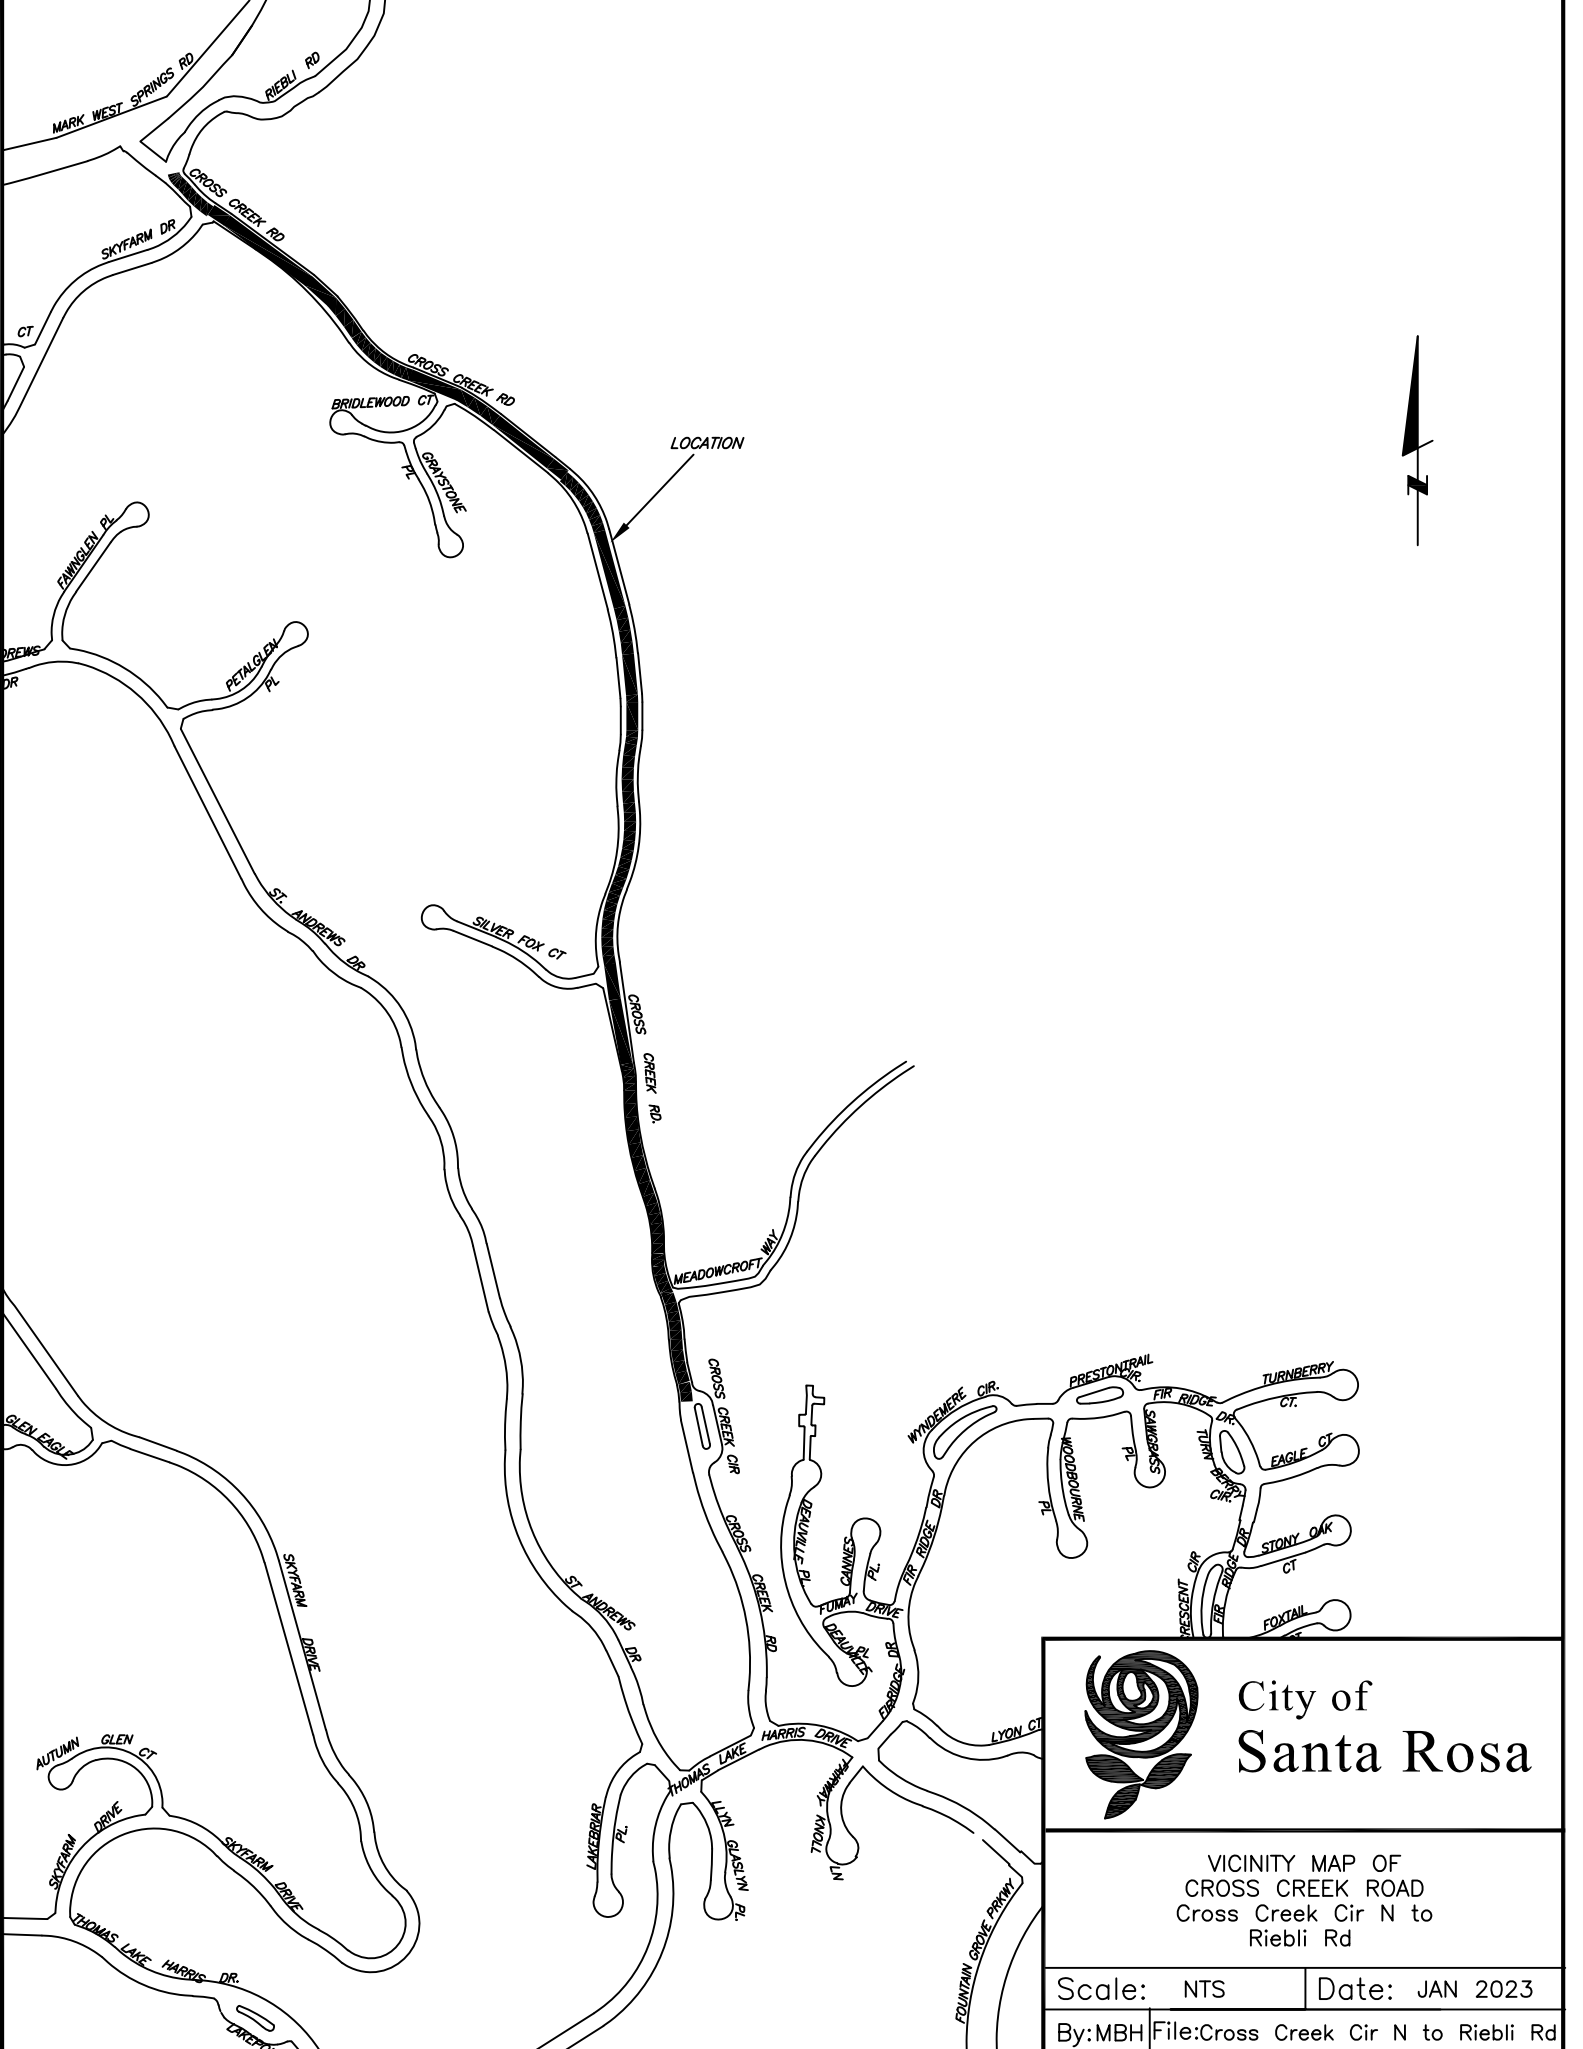

City of
Santa Rosa

VICINITY MAP OF
CROSS CREEK ROAD
Thomas Lake Harris Dr. to
Cross Creek Cir N

Scale: NTS

Date: JAN 2023

By: MBH File: Thomas Lake Harris to Cross Creek Cir N

VICINITY MAP OF
CROSS CREEK ROAD
Cross Creek Cir N to
Riebli Rd

Scale: NTS	Date: JAN 2023
By: MBH File: Cross Creek Cir N to Riebli Rd	