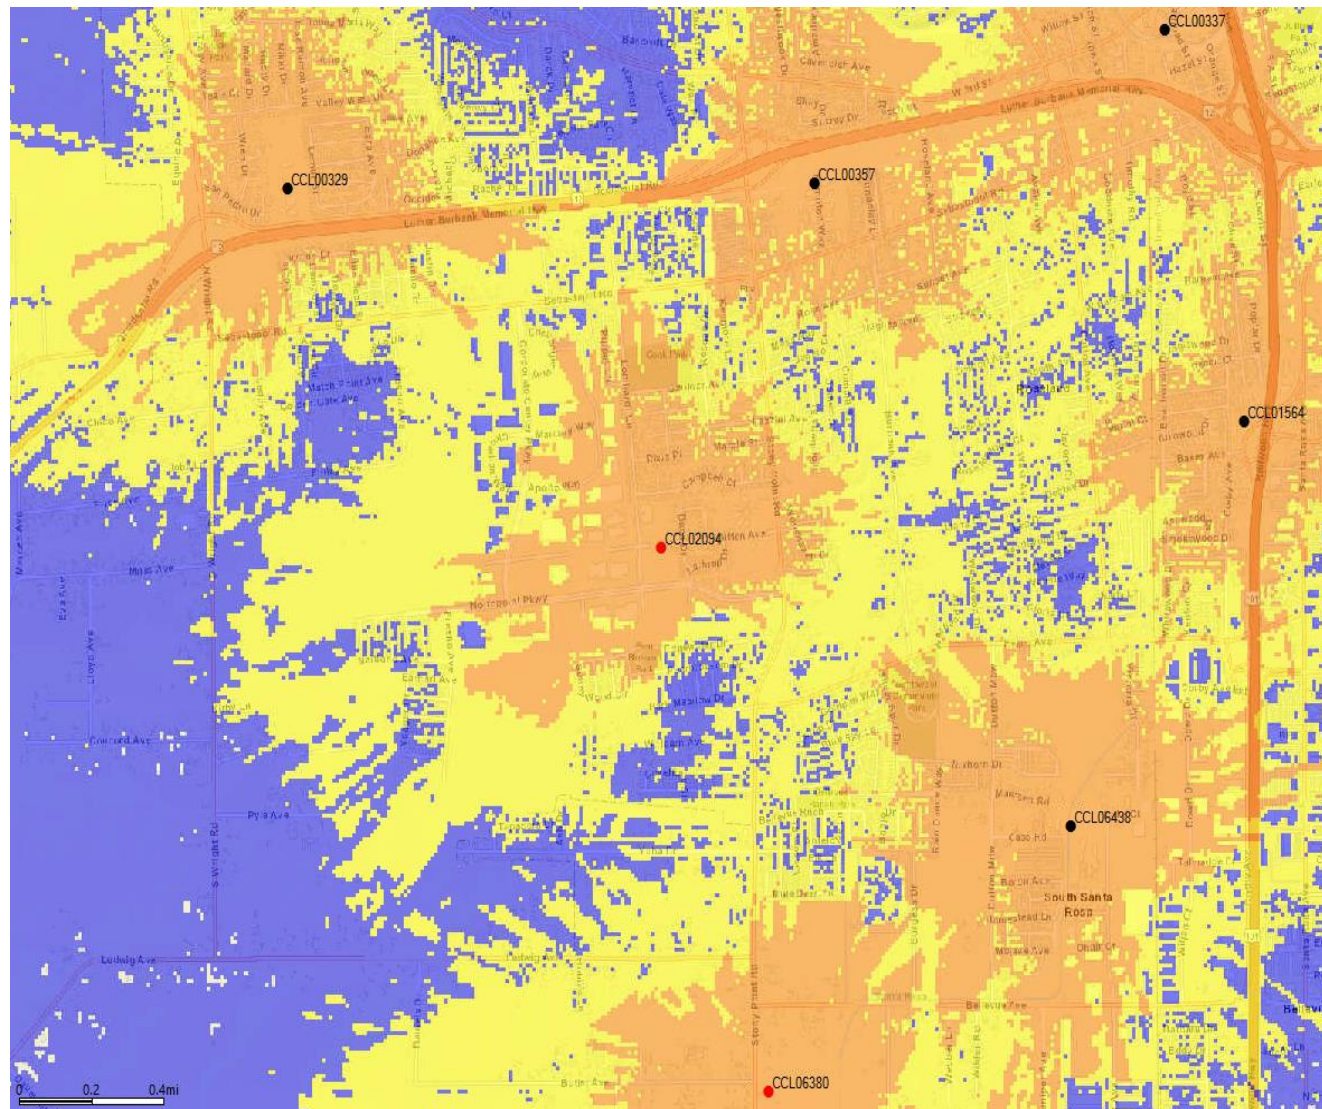

CCL02094 Zoning Propagation Map

MARCH 23, 2023

LTE 700 Existing Coverage

Legend

- Reliable Service Indoors/Outdoors
- Reliable Coverage in Transit
- Indoor Coverage Less Reliable
- Reliable Coverage Outdoors Only
- Indoor Coverage Less Reliable

● Existing site
● Proposed site

LTE 700 Coverage with Proposed NSB

Legend

- Reliable Service Indoors/Outdoors
- Reliable Coverage in Transit
- Indoor Coverage Less Reliable
- Reliable Coverage Outdoors Only
- Indoor Coverage Less Reliable