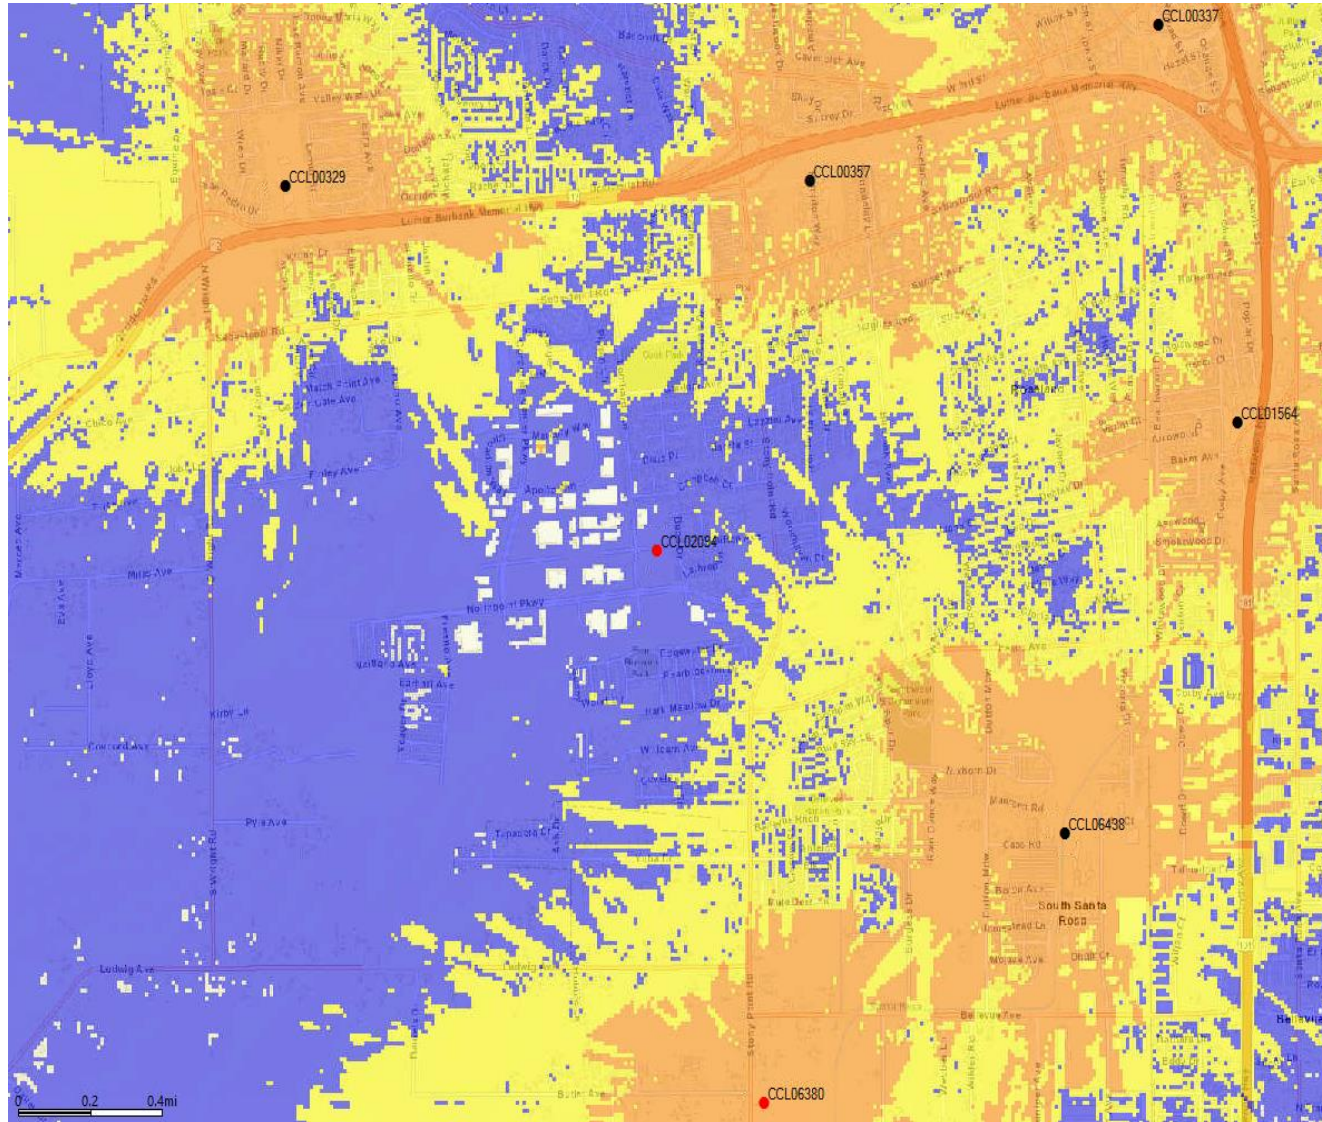

CCL02094 Zoning Propagation Map

MARCH 23, 2023

LTE 700 Existing Coverage

Legend

- Reliable Service Indoors/Outdoors
- Reliable Coverage in Transit
- Indoor Coverage Less Reliable
- Reliable Coverage Outdoors Only
- Indoor Coverage Less Reliable

● Existing site
● Proposed site

LTE 700 Coverage with Proposed NSB

Legend

- Reliable Service Indoors/Outdoors
- Reliable Coverage in Transit
- Indoor Coverage Less Reliable
- Reliable Coverage Outdoors Only
- Indoor Coverage Less Reliable