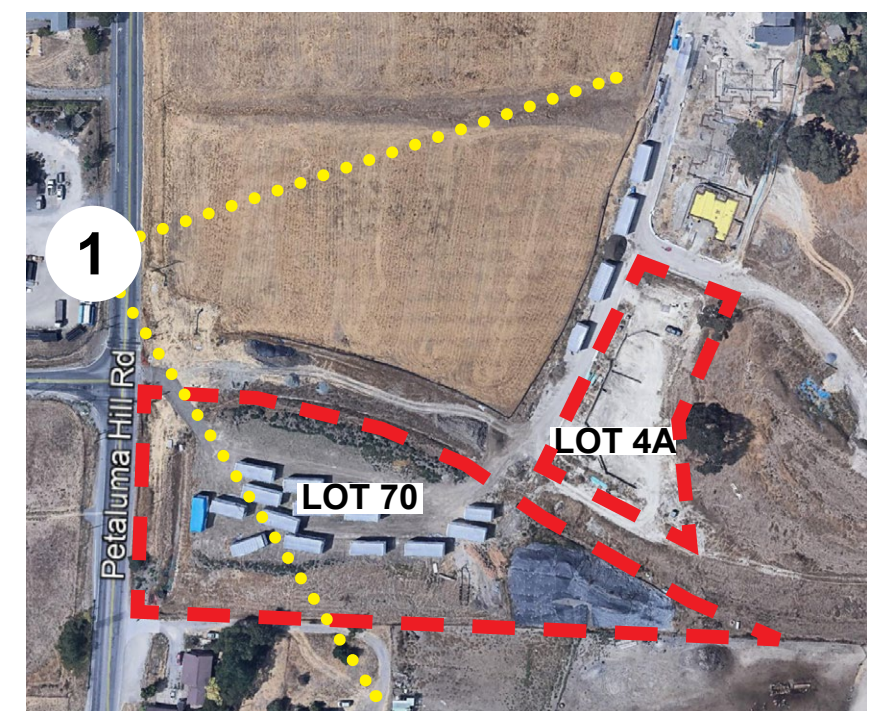

PROPOSED 1

EXISTING 1

KAWANA MEADOWS - LOTS 4A & 70
SANTA ROSA, CALIFORNIA

RECEIVED
By E07081 at 7:23 am, Aug 24, 2021

VISUAL ANALYSIS

DATE 05-11-2021
JOB NO. 1616.001

5865 Owens Drive
Pleasanton, CA 94588
925-251-7200

A.4