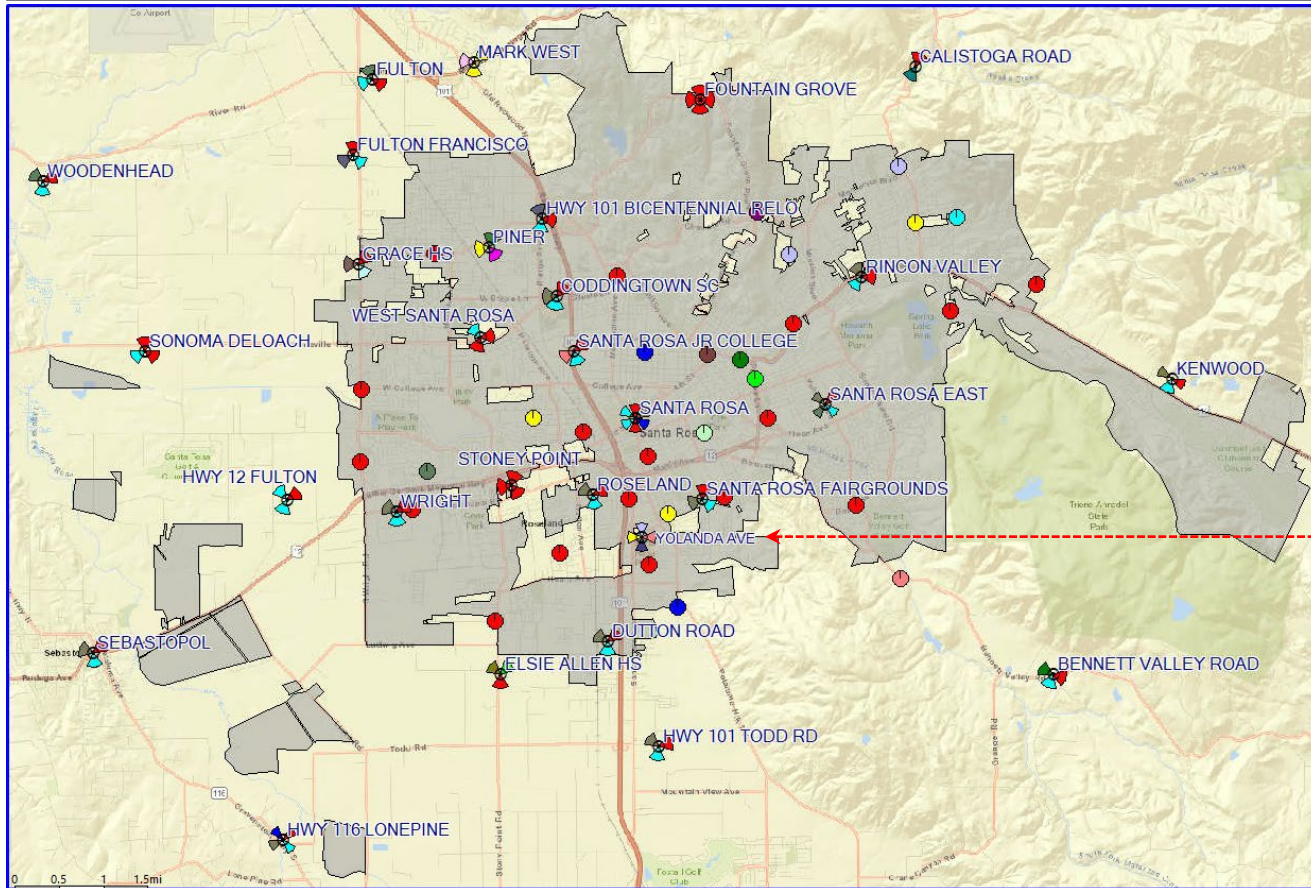

# SANTA ROSA MAP: EXISTING VERIZON SITES

Existing Macro Sites

Existing Small Cells

Note: Small Cells are not labelled to simplify a readable map

Proposed VZW Wireless Facility  
Site Name: **YOLANDA AVE**

Santa Rosa City Border