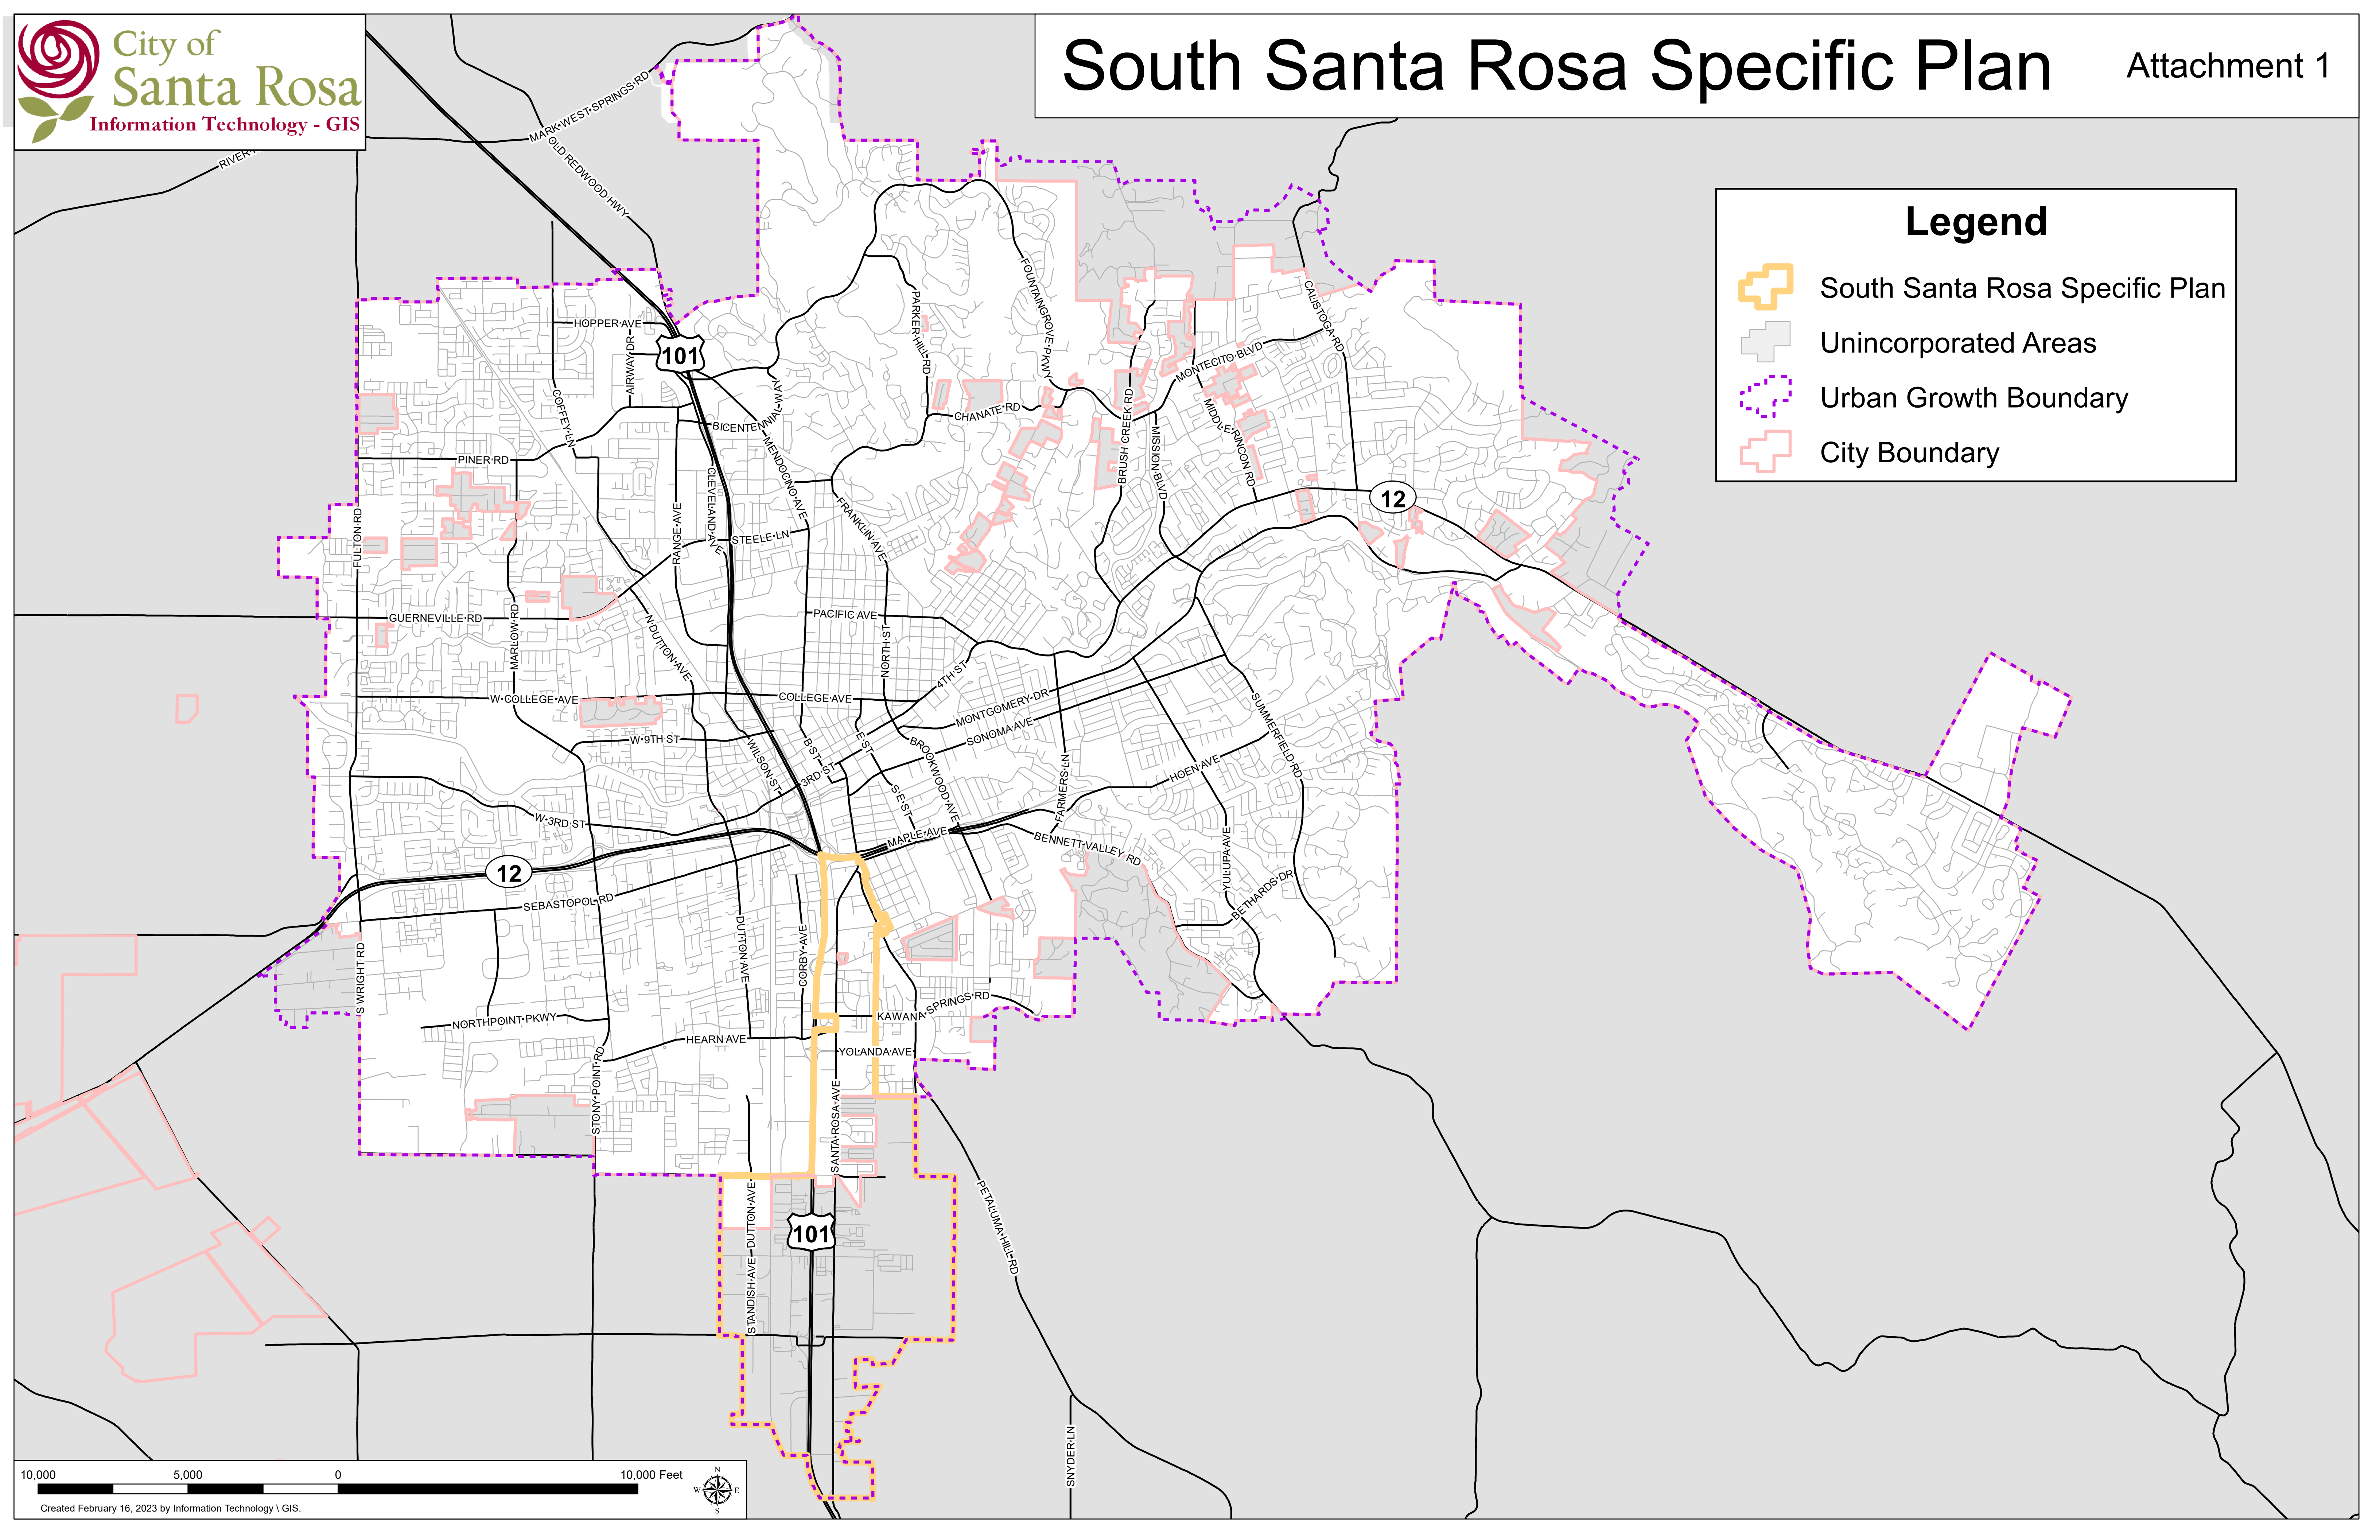

Legend

-  South Santa Rosa Specific Plan
-  Unincorporated Areas
-  Urban Growth Boundary
-  City Boundary

Legend

-  South Santa Rosa Specific Plan
-  Urban Growth Boundary
-  Unincorporated Areas
-  City Boundary
-  Parcels