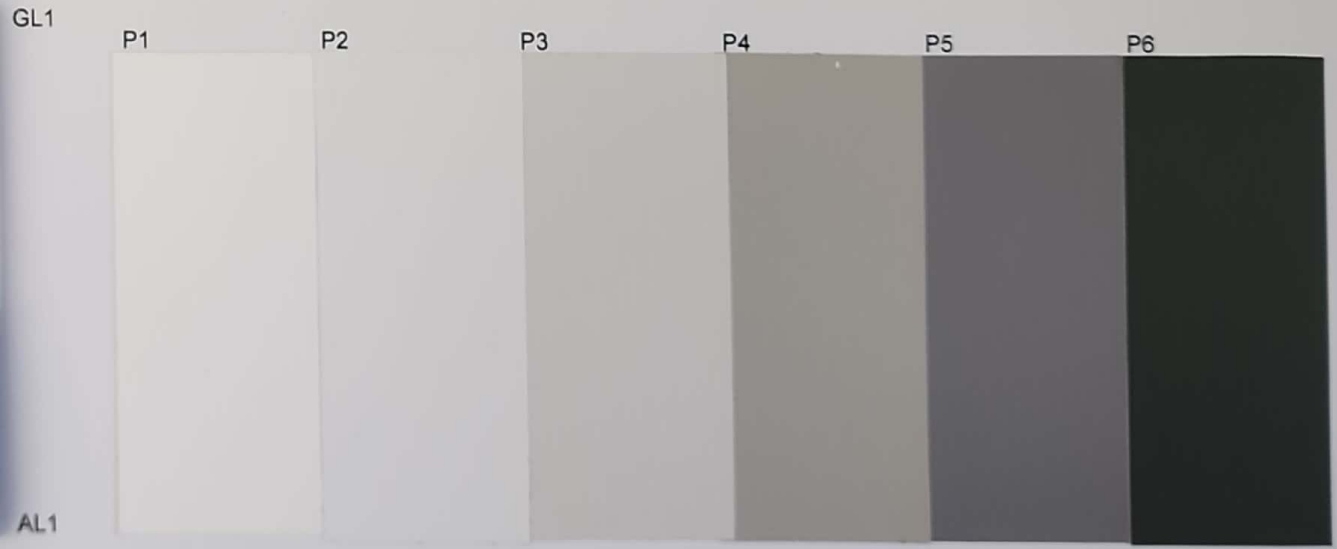

PARTIAL EAST ELEVATION

FINISH SCHEDULE

P1: PAINT 1
SHERWIN WILLIAMS
SW7757 HIGH REFLECTIVE
WHITE

P2: PAINT 2
SHERWIN WILLIAMS
SW7006 EXTRA WHITE

P3: PAINT 3
SHERWIN WILLIAMS
SW7646 FIRST STAR

P4: PAINT 4
SHERWIN WILLIAMS
SW7016 MINDFUL GRAY

P5: PAINT 5
SHERWIN WILLIAMS
SW7670 GRAY SHINGLE

P6: PAINT 6
SHERWIN WILLIAMS
SW6208 PEWTER GREEN

GL1: VITRO ARCHITECTURAL
GLASS "ATLANTICA"
EMERALD GREEN GLASS
IN THERMALLY BROKEN
CLEAR ANODIZED
ALUMINUM FRAMES