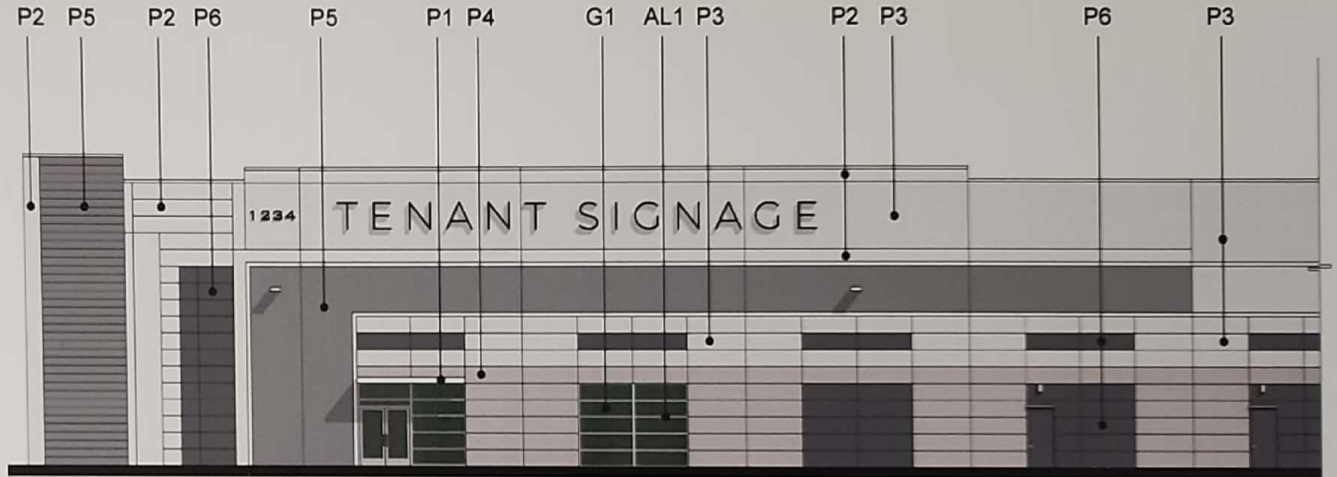

COLOR & MATERIAL BOARD FOR:

HERITAGE COMMERCE CENTER

AT NARINER WAY
SANTA ROSA, CALIFORNIA

RWW Architecture
Interiors

City of Santa Rosa
Planning & Economic
Development Department

Apr 5, 2023

RECEIVED

PERSPECTIVE RENDERING

PARTIAL EAST ELEVATION

FINISH SCHEDULE

P1: PAINT 1
SHERWIN WILLIAMS
SW7757 HIGH REFLECTIVE
WHITE

P2: PAINT 2
SHERWIN WILLIAMS
SW7006 EXTRA WHITE

P3: PAINT 3
SHERWIN WILLIAMS
SW7646 FIRST STAR

P4: PAINT 4
SHERWIN WILLIAMS
SW7016 MINDFUL GRAY